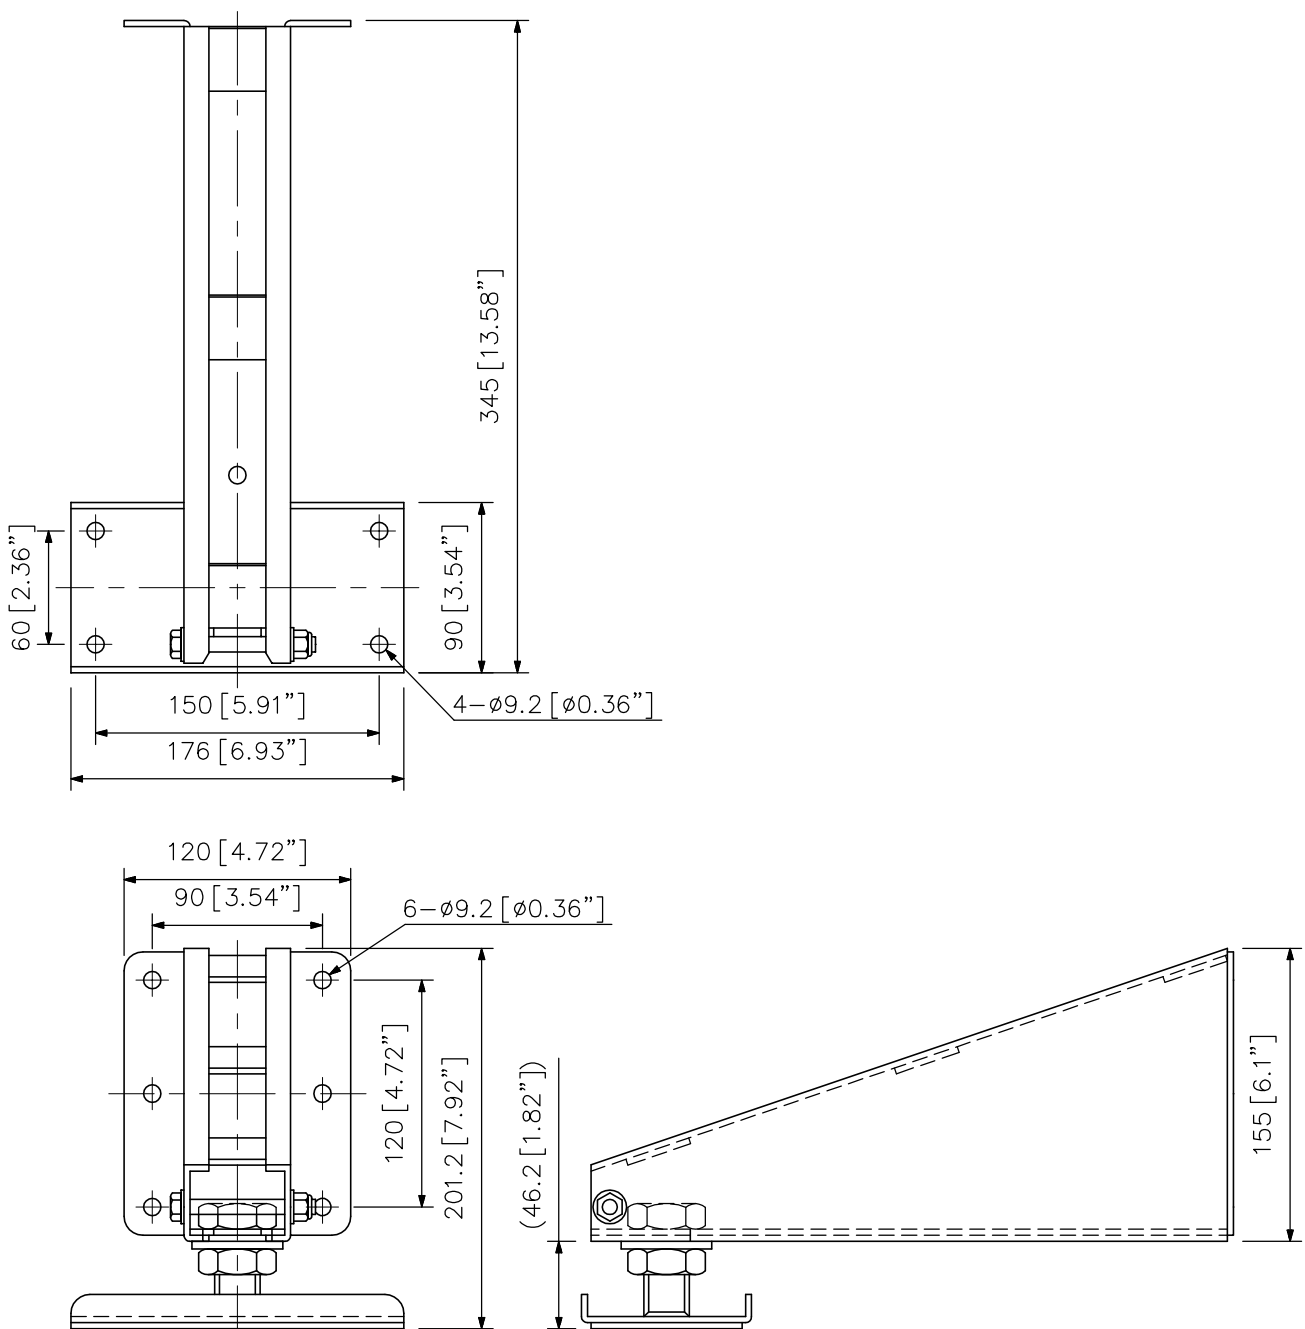

## DESCRIPTION

The HY-W0801W Wall Mount Bracket is designed to mount the speaker system on a wall in conjunction with the optional speaker mount bracket.

## SPECIFICATIONS

Finish	Rolled steel plate, white, semi-gloss, paint
Maximum Speaker Load	32 kg (70.55 lb)
Weight	4 kg (8.82 lb)
Accessory	Speaker mounting bolt (with washer) ..... 4
Option	Mounting bracket: HY-1200HW, HY-1200VW, HY-1500HW, HY-1500VW
Applicable Speaker (option)	HS-120W, HS-150W, HS-1200WT, HS-1500WT

## APPEARANCE

UNIT:mm SCALE:1/4