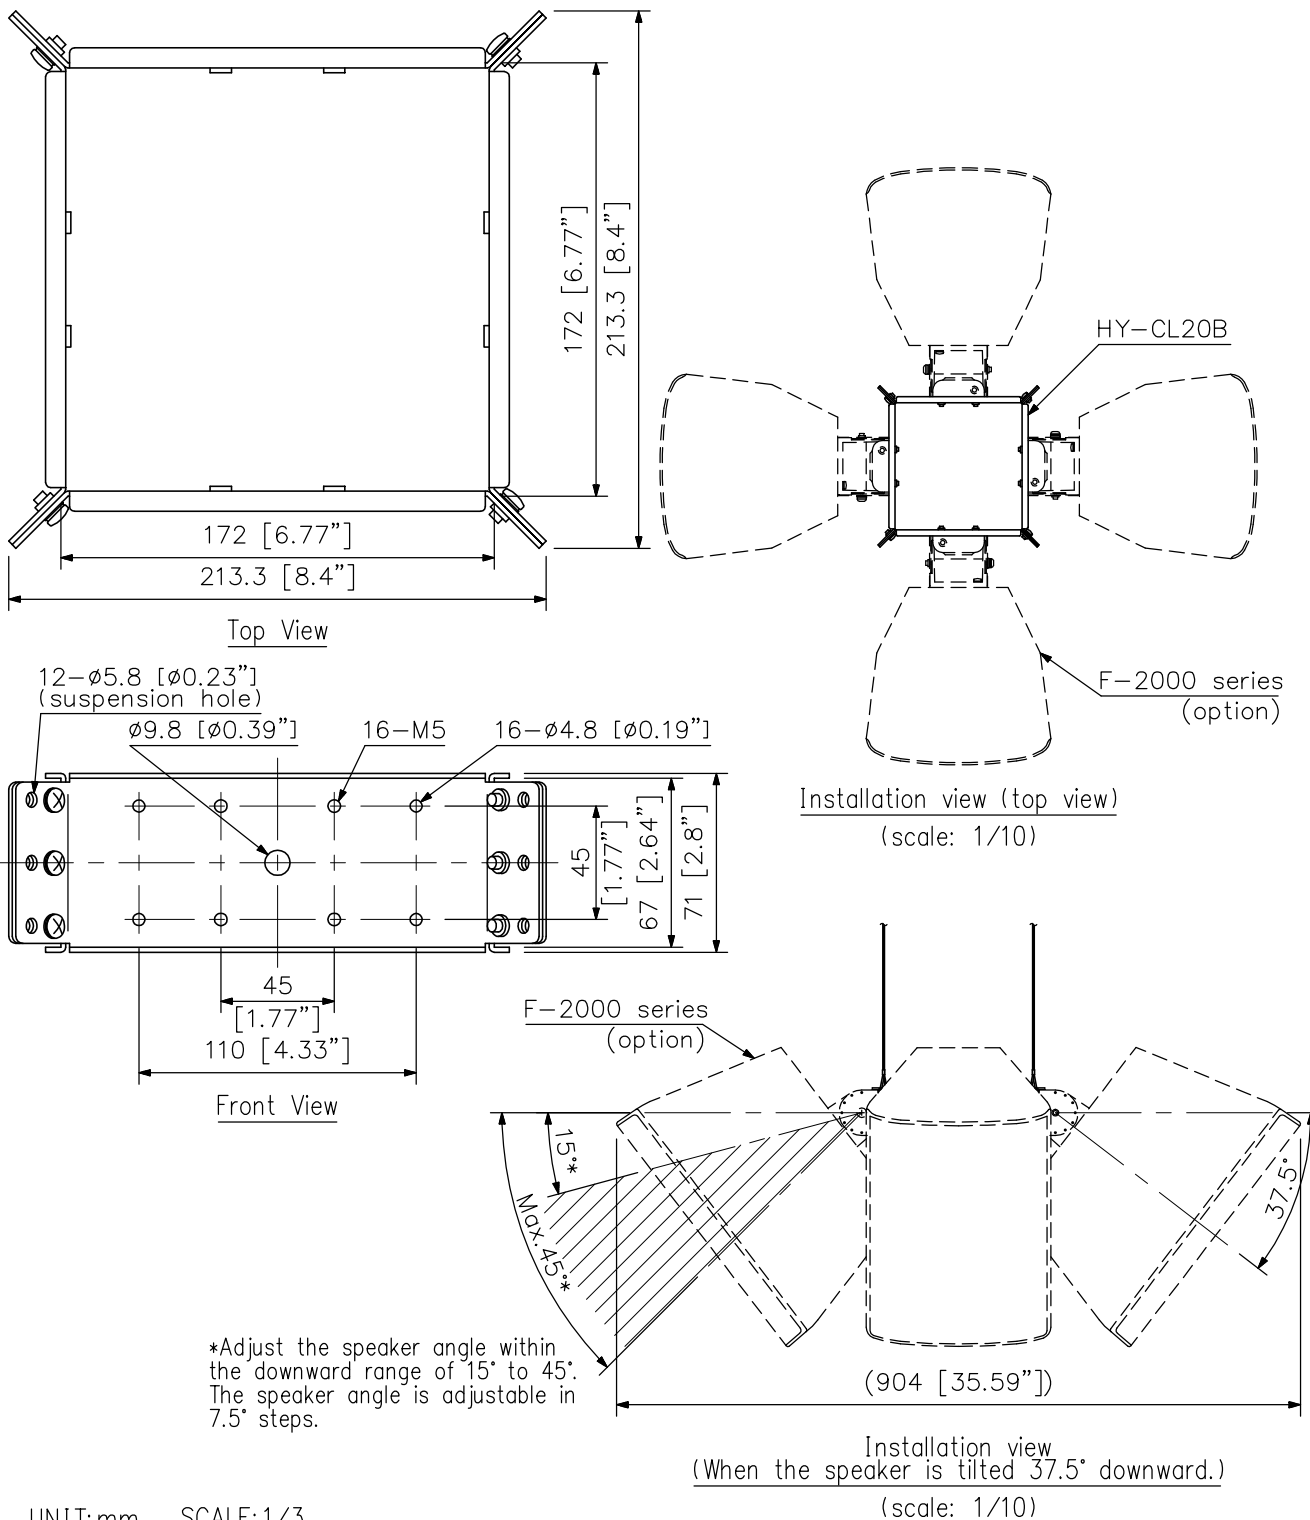

DESCRIPTION

The HY-CL20B Cluster Bracket is used for cluster ceiling suspension of 4 F-2000 Series speakers.

SPECIFICATIONS

Finish	Steel plate, black, paint
Dimensions	213.3 (W) × 71 (H) × 213.3 (D) mm (8.4" × 2.8" × 8.4")
Weight	1.2 kg (2.65 lb)
Accessory	Speaker mounting bracket (with washer) ×16

APPEARANCE

UNIT:mm SCALE:1/3