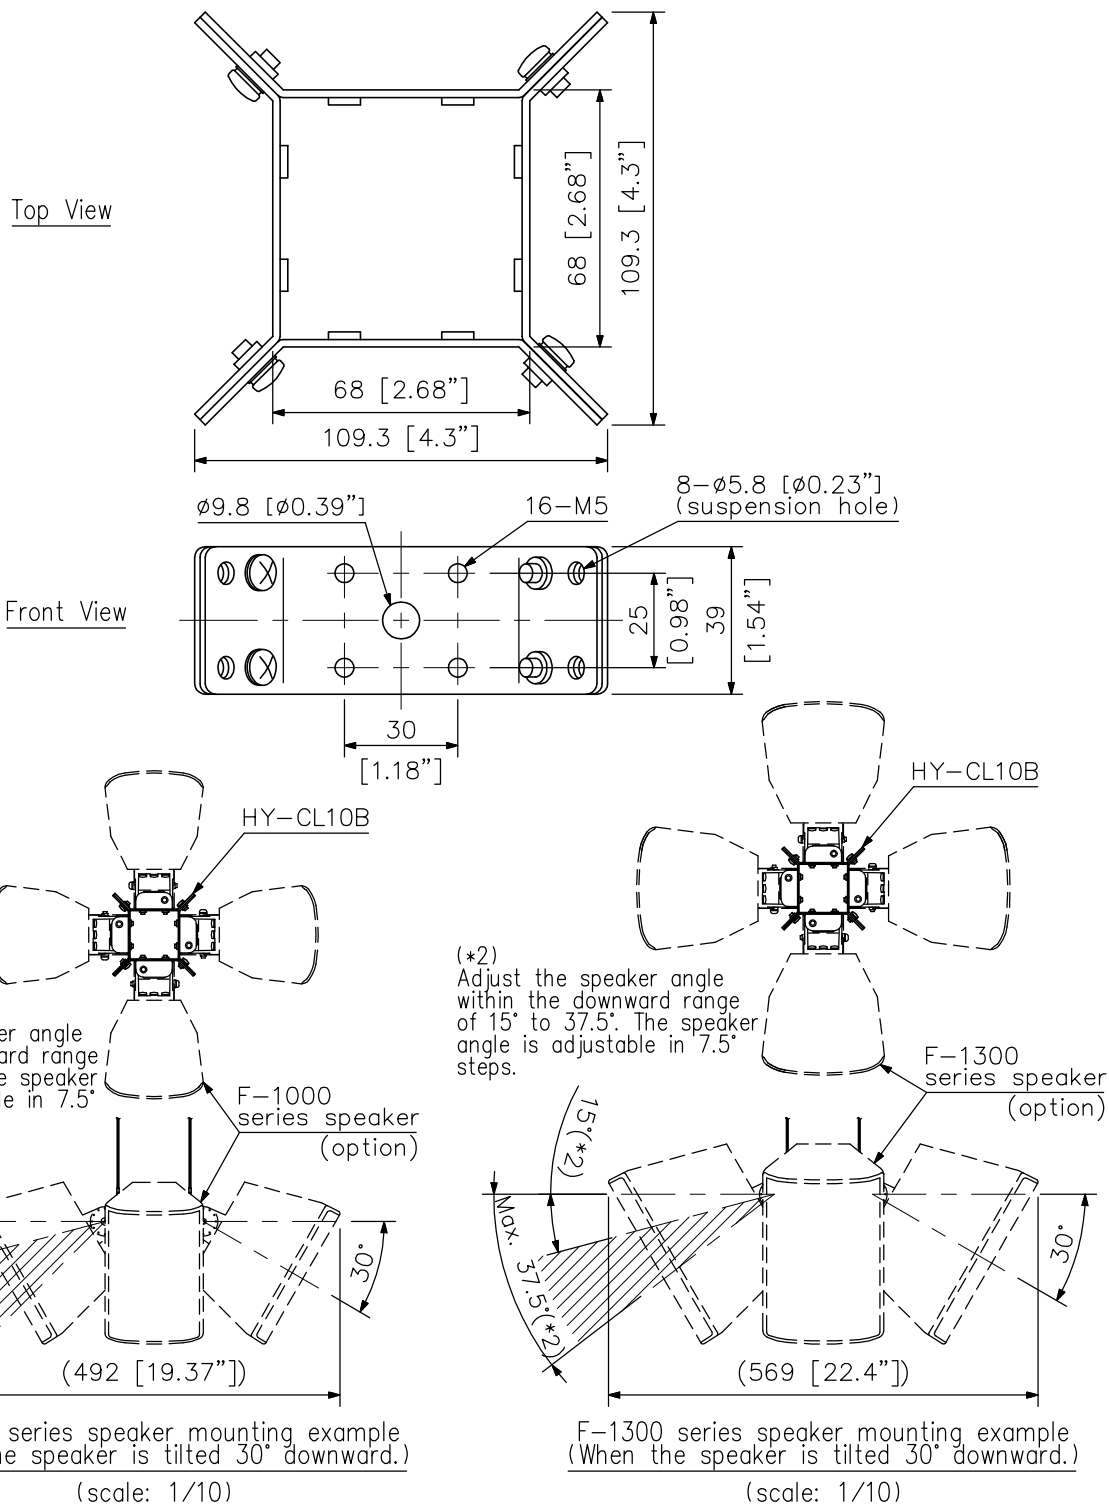

## DESCRIPTION

The HY-CL10B Cluster Bracket is used for cluster ceiling suspension of 4 F-1000 Series or F-1300 Series speakers.

## SPECIFICATIONS

Finish	Steel plate, black, paint
Dimensions	109.3 (W) × 39 (H) × 109.3 (D) mm (4.3" × 1.54" × 4.3")
Weight	380 g (0.84 lb)
Accessory	Speaker mounting bracket (with washer) ...16

## APPEARANCE

UNIT:mm SCALE:1/2