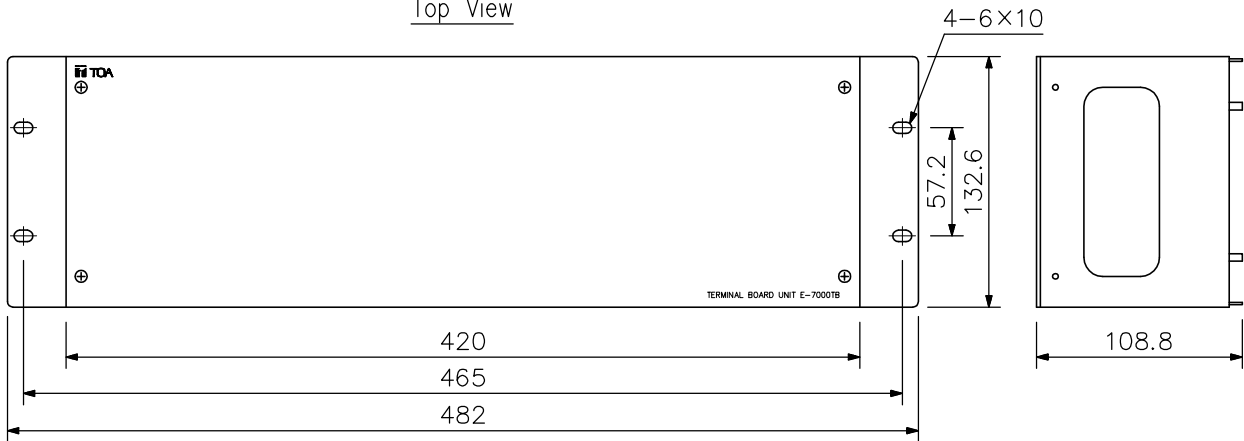

DESCRIPTION

The E-7000TB is a rack mountable terminal board designed exclusively for use with the N-8000 Packet Intercom System (IP network compatible intercom). Up to 40 stations can be connected to the E-7000TB.

SPECIFICATIONS

Line Capacity	80 (40 lines)
Line Connection Terminal	Clip terminal
Finish	Panel: Surface-treated steel plate, black, 30% gloss
Dimensions	482 (W) × 132.6 (H) × 108.8 (D) mm
Weight	2.5 kg
Accessory	Rack mounting screw $\times 4$ , Fiber washer $\times 4$ , Name plate $\times 4$ , Cord clamp $\times 6$

APPEARANCE

Rear View

Top View

Front View

Side View

Front view without front panel

UNIT:mm SCALE:1/4