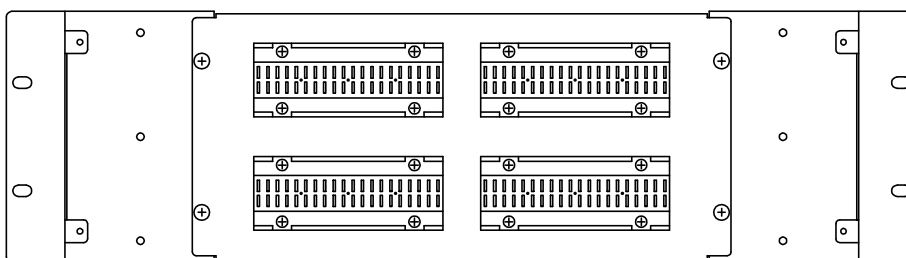

DESCRIPTION

The E-7000TB is a rack mountable terminal board designed exclusively for use with the N-8000 Packet Intercom System (IP network compatible intercom). Up to 40 stations can be connected to the E-7000TB.

SPECIFICATIONS

Line Capacity	80 (40 lines)
Line Connection Terminal	Clip terminal
Finish	Panel: Surface-treated steel plate, black, 30% gloss
Dimensions	482 (W) × 132.6 (H) × 108.8 (D) mm
Weight	2.5 kg
Accessory	Rack mounting screw $\times 4$ , Fiber washer $\times 4$ , Name plate $\times 4$ , Cord clamp $\times 6$

APPEARANCE

Rear View

Top View

Front View

Side View

Front view without front panel

UNIT:mm SCALE:1/4