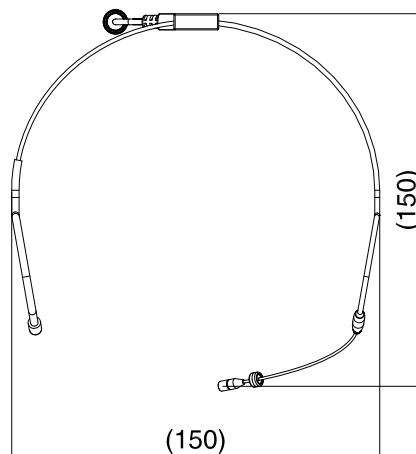

DESCRIPTION

The TRANTEC YP-MS4H is headset microphone of an omnidirectional pick-up pattern, featuring a light weight design.

SPECIFICATIONS

| | |
|---------------------|---|
| Type | Electret condenser type |
| Directivity | Omnidirectional |
| Frequency Response | 20 – 20,000 Hz |
| Sensitivity | -67 dB \pm 3 dB (0 dB=1V/0.1Pa, 1kHz) |
| Maximum Input Level | 115 dBSPL, 1kHz at 1% |
| Cord Length | 1.3 m (4.27 ft) |
| Terminal | ϕ 3.5 mm (0.14") Stereo plug |
| Finish | Beige color |
| Weight | 23 g or 0.81 oz (cable included) |

APPEARANCE

UNIT:mm SCALE:1/3