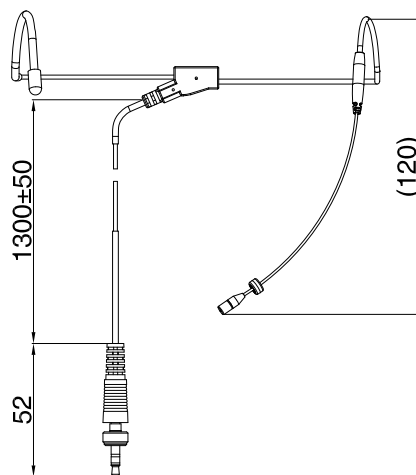

DESCRIPTION

The TRANTEC YP-MS4H is headset microphone of an omnidirectional pick-up pattern, featuring a light weight design.

SPECIFICATIONS

| | |
|---------------------|---|
| Type | Electret condenser type |
| Directivity | Omnidirectional |
| Frequency Response | 20 – 20,000 Hz |
| Sensitivity | -67 dB \pm 3 dB (0 dB=1V/0.1Pa, 1kHz) |
| Maximum Input Level | 115 dBSPL, 1kHz at 1% |
| Cord Length | 1.3 m (4.27 ft) |
| Terminal | ϕ 3.5 mm (0.14") Stereo plug |
| Finish | Beige color |
| Weight | 23 g or 0.81 oz (cable included) |

APPEARANCE

UNIT:mm SCALE:1/3