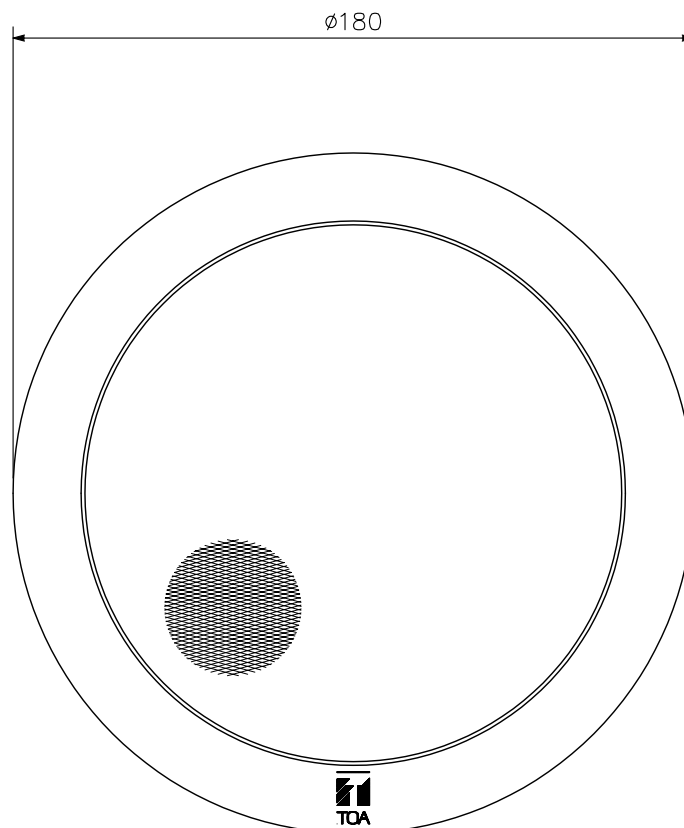

■DESCRIPTION

The CP-73 grille can easily be attached to the CM-760 speaker by means of coil springs. Because it is thin in thickness and white in color, it blends with any ceiling. In addition, cleaning is easy because the net is painted metal.

■SPECIFICATIONS

Speaker Mounting Method	Spring catch
Finish	Frame: ABS resin, off-white Net: Aluminum, off-white, paint
Dimensions	ø180 × 11 (D) mm (Exposed section)
Weight	70 g
Applicable Speaker	CM-760, CM-76

■APPEARANCE

UNIT:mm SCALE:1/2