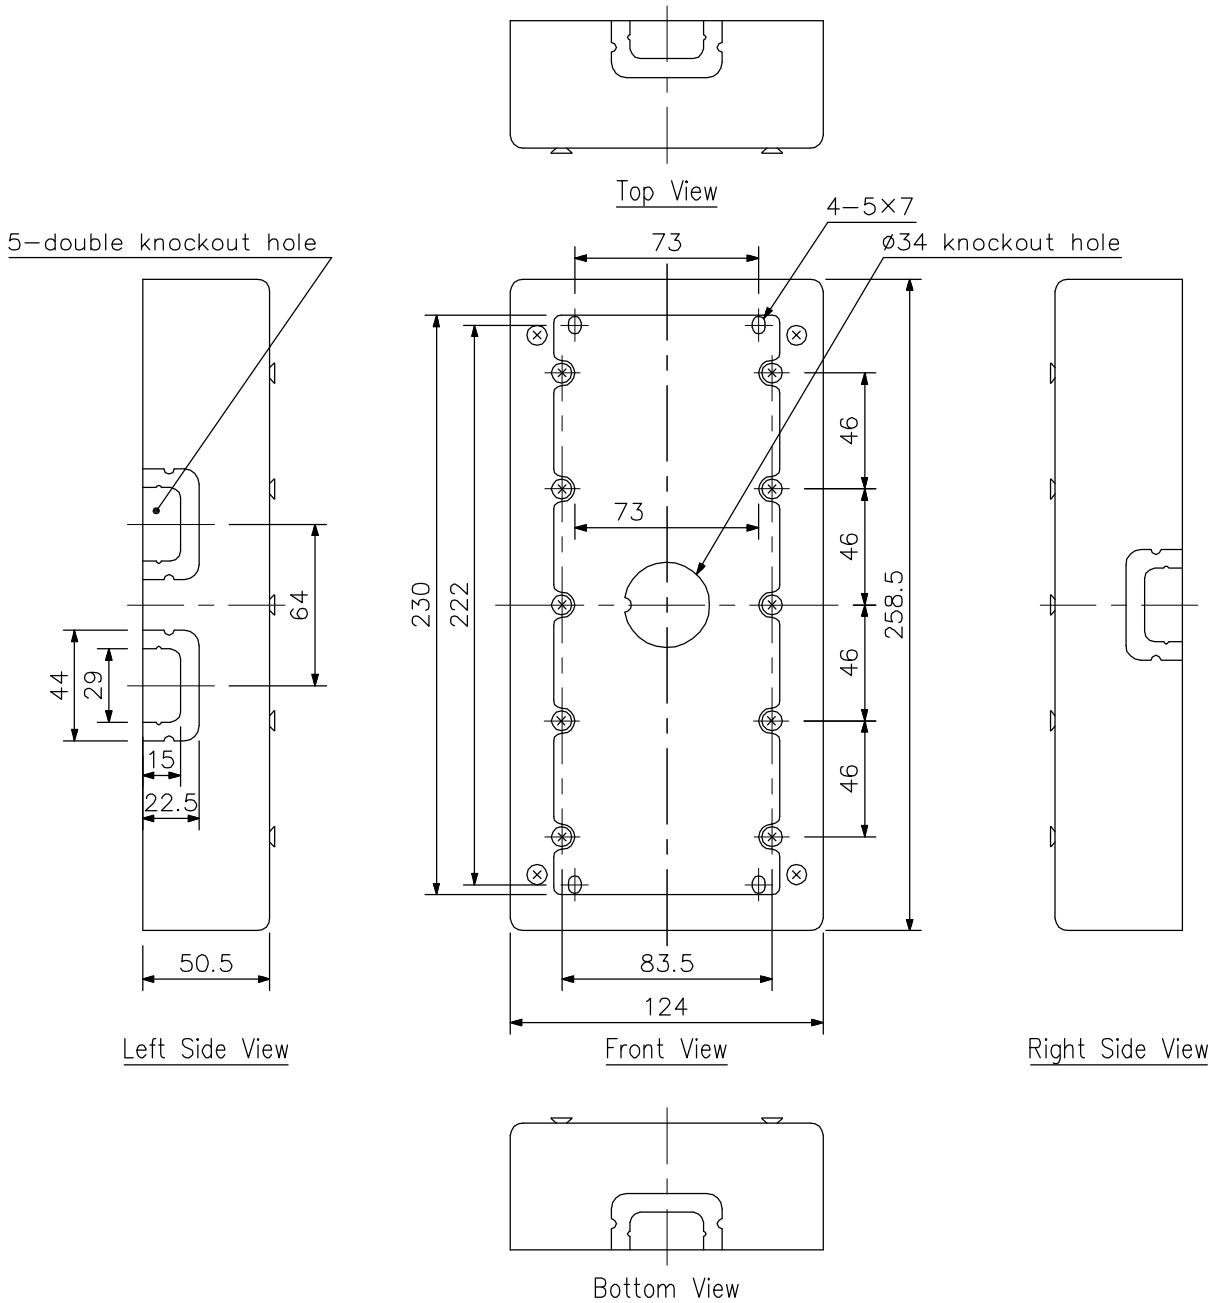

DESCRIPTION

The YC-251 is a wall-mount box designed for the N-8031MS Flush-mount Hands-Free Master Station. It permits the N-8031MS to be installed on a wall when the N-8031MS can not be flush-mounted on a wall.

SPECIFICATIONS

Finish	Surface-treated steel plate, white
Dimensions	124 (W) × 258.5 (H) × 50.5 (D) mm
Weight	1060 g

APPEARANCE

UNIT: mm SCALE: 1/3