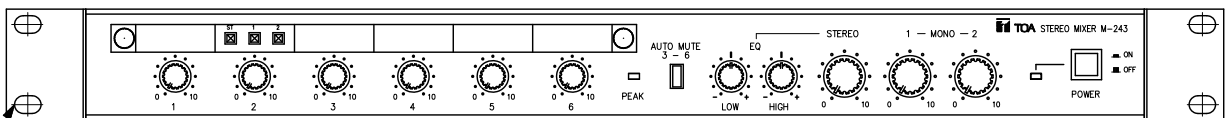

DESCRIPTION

The M-243 is an EIA Standard equipment rack (1-unit size) stereo mixer that comes with two monaural inputs, four stereo inputs, one stereo output and two monaural outputs.

SPECIFICATIONS

* 0 dB = 0.775 V

Power Source	220 - 240 V AC, 50/60 Hz
Power Consumption	12 W
Monaural Input	Line: -10 dB*, 10 kΩ, unbalanced, ø6.3 mm phone jack (2P) Mic: -60 dB*, 1 kΩ, balanced, XLR3-pin connector Mic (Pad): -40 dB*, 1 kΩ, balanced, XLR3-pin connector
Stereo Input (L, R)	-10 dB*, 10 kΩ, unbalanced, RCA jack
Auxiliary Stereo Input	+4 dB*, 50 kΩ, unbalanced, ø6.3 mm phone jack (2P)
Stereo Output (L, R)	+4 dB*, 1 kΩ, unbalanced, ø6.3 mm phone jack (2P)
Monaural Output (1, 2)	+4 dB*, 1 kΩ, unbalanced, ø6.3 mm phone jack (2P)
REC Output (L, R)	-10 dB*, 1 kΩ, unbalanced, RCA jack
Frequency Response	20 Hz - 20 kHz (+1, -2 dB)
T.H.D.	0.01 % or less (1 kHz, rated input/output)
Noise Level (IHF-A)	When all volume controls are in minimum position. Stereo Output (L, R): -105 dB* or less Monaural Output (1, 2): -98 dB* or less When the stereo, monaural (1, 2) are in maximum position. Stereo Output (L, R): -94 dB* or less Monaural Output (1, 2): -95 dB* or less
Finish	Front Panel: Alumite, black Case: Steel, black
Dimensions	483 (W) × 46 (H) × 301.8 (D) mm (19.02" × 1.81" × 11.88")
Weight	3.8 kg (8.38 lb)
Accessory	Rack mounting screw...4, Rubber foot...4, Knob (blue, small)...2, Knob (red, small)...2, Knob (blue, large)...1, Knob (red, large)...1, Power cord (2 m (6.56 ft))...1

APPEARANCE

Rear View

44 [1.73"]
31.8 [1.25"]

466 [18.35"]

483 [19.02"]

Front View

4-7×10.5 [0.28"×0.41"]

Side View