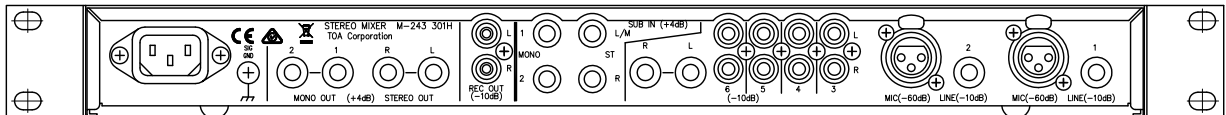

DESCRIPTION

The M-243 is an EIA Standard equipment rack (1-unit size) stereo mixer that comes with two monaural inputs, four stereo inputs, one stereo output and two monaural outputs.

SPECIFICATIONS

* 0 dB = 0.775 V

Power Source	220 - 240 V AC, 50/60 Hz
Power Consumption	12 W
Monaural Input	Line: -10 dB*, 10 kΩ, unbalanced, ø6.3 mm phone jack (2P) Mic: -60 dB*, 1 kΩ, balanced, XLR3-pin connector Mic (Pad): -40 dB*, 1 kΩ, balanced, XLR3-pin connector
Stereo Input (L, R)	-10 dB*, 10 kΩ, unbalanced, RCA jack
Auxiliary Stereo Input	+4 dB*, 50 kΩ, unbalanced, ø6.3 mm phone jack (2P)
Stereo Output (L, R)	+4 dB*, 1 kΩ, unbalanced, ø6.3 mm phone jack (2P)
Monaural Output (1, 2)	+4 dB*, 1 kΩ, unbalanced, ø6.3 mm phone jack (2P)
REC Output (L, R)	-10 dB*, 1 kΩ, unbalanced, RCA jack
Frequency Response	20 Hz - 20 kHz (+1, -2 dB)
T.H.D.	0.01 % or less (1 kHz, rated input/output)
Noise Level (IHF-A)	When all volume controls are in minimum position. Stereo Output (L, R): -105 dB* or less Monaural Output (1, 2): -98 dB* or less When the stereo, monaural (1, 2) are in maximum position. Stereo Output (L, R): -94 dB* or less Monaural Output (1, 2): -95 dB* or less
Finish	Front Panel: Alumite, black Case: Steel, black
Dimensions	483 (W) × 46 (H) × 301.8 (D) mm (19.02" × 1.81" × 11.88")
Weight	3.8 kg (8.38 lb)
Accessory	Rack mounting screw...4, Rubber foot...4, Knob (blue, small)...2, Knob (red, small)...2, Knob (blue, large)...1, Knob (red, large)...1, Power cord (2 m (6.56 ft))...1

APPEARANCE

Rear View

44 [1.73"]
31.8 [1.25"]

466 [18.35"]

483 [19.02"]

Front View

4-7×10.5 [0.28"×0.41"]

Side View