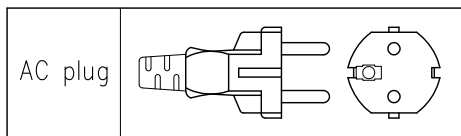

DESCRIPTION

The M-243 is an EIA Standard equipment rack (1-unit size) stereo mixer that comes with two monaural inputs, four stereo inputs, one stereo output and two monaural outputs.

SPECIFICATIONS

* 0 dB = 0.775 V

Power Source	220 - 240 V AC, 50/60 Hz
Power Consumption	12 W
Monaural Input	Line: -10 dB*, 10 kΩ, unbalanced, ø6.3 mm phone jack (2P) Mic: -60 dB*, 1 kΩ, balanced, XLR3-pin connector Mic (Pad): -40 dB*, 1 kΩ, balanced, XLR3-pin connector
Stereo Input (L, R)	-10 dB*, 10 kΩ, unbalanced, RCA jack
Auxiliary Stereo Input	+4 dB*, 50 kΩ, unbalanced, ø6.3 mm phone jack (2P)
Stereo Output (L, R)	+4 dB*, 1 kΩ, unbalanced, ø6.3 mm phone jack (2P)
Monaural Output (1, 2)	+4 dB*, 1 kΩ, unbalanced, ø6.3 mm phone jack (2P)
REC Output (L, R)	-10 dB*, 1 kΩ, unbalanced, RCA jack
Frequency Response	20 Hz - 20 kHz (+1, -2 dB)
T.H.D.	0.01 % or less (1 kHz, rated input/output)
Noise Level (IHF-A)	When all volume controls are in minimum position. Stereo Output (L, R): -105 dB* or less Monaural Output (1, 2): -98 dB* or less When the stereo, monaural (1, 2) are in maximum position. Stereo Output (L, R): -94 dB* or less Monaural Output (1, 2): -95 dB* or less
Finish	Front Panel: Alumite, black Case: Steel, black
Dimensions	483 (W) × 46 (H) × 301.8 (D) mm (19.02" × 1.81" × 11.88")
Weight	3.8 kg (8.38 lb)
Accessory	Rack mounting screw...4, Rubber foot...4, Knob (blue, small)...2, Knob (red, small)...2, Knob (blue, large)...1, Knob (red, large)...1, Power cord (2 m (6.56 ft))...1

APPEARANCE

Rear View

44 [1.73"]
31.8 [1.25"]

466 [18.35"]

483 [19.02"]

Front View

4-7×10.5 [0.28"×0.41"]

Side View