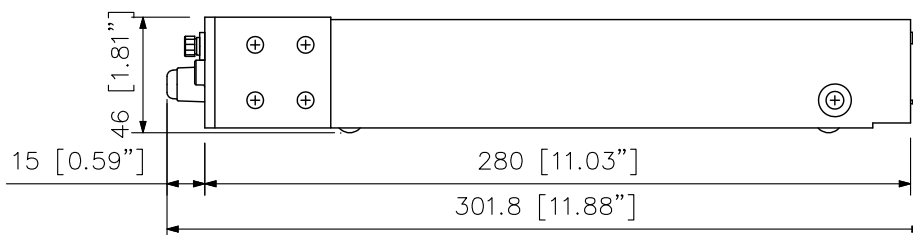

DESCRIPTION

The M-243 is an EIA Standard equipment rack (1-unit size) stereo mixer that comes with two monaural inputs, four stereo inputs, one stereo output and two monaural outputs.

SPECIFICATIONS

* 0 dB = 0.775 V

Power Source	220 - 240 V AC, 50/60 Hz
Power Consumption	12 W
Monaural Input	Line: -10 dB*, 10 kΩ, unbalanced, ø6.3 mm phone jack (2P) Mic: -60 dB*, 1 kΩ, balanced, XLR3-pin connector Mic (Pad): -40 dB*, 1 kΩ, balanced, XLR3-pin connector
Stereo Input (L, R)	-10 dB*, 10 kΩ, unbalanced, RCA jack
Auxiliary Stereo Input	+4 dB*, 50 kΩ, unbalanced, ø6.3 mm phone jack (2P)
Stereo Output (L, R)	+4 dB*, 1 kΩ, unbalanced, ø6.3 mm phone jack (2P)
Monaural Output (1, 2)	+4 dB*, 1 kΩ, unbalanced, ø6.3 mm phone jack (2P)
REC Output (L, R)	-10 dB*, 1 kΩ, unbalanced, RCA jack
Frequency Response	20 Hz - 20 kHz (+1, -2 dB)
T.H.D.	0.01 % or less (1 kHz, rated input/output)
Noise Level (IHF-A)	When all volume controls are in minimum position. Stereo Output (L, R): -105 dB* or less Monaural Output (1, 2): -98 dB* or less When the stereo, monaural (1, 2) are in maximum position. Stereo Output (L, R): -94 dB* or less Monaural Output (1, 2): -95 dB* or less
Finish	Front Panel: Alumite, black Case: Steel, black
Dimensions	483 (W) × 46 (H) × 301.8 (D) mm (19.02" × 1.81" × 11.88")
Weight	3.8 kg (8.38 lb)
Accessory	Rack mounting screw...4, Rubber foot...4, Knob (blue, small)...2, Knob (red, small)...2, Knob (blue, large)...1, Knob (red, large)...1, Power cord (2 m (6.56 ft))...1

APPEARANCE

Rear View

44 [1.73"]
31.8 [1.25"]

466 [18.35"]

483 [19.02"]

Front View

4-7×10.5 [0.28"×0.41"]

Side View

UNIT: mm SCALE: 1/3