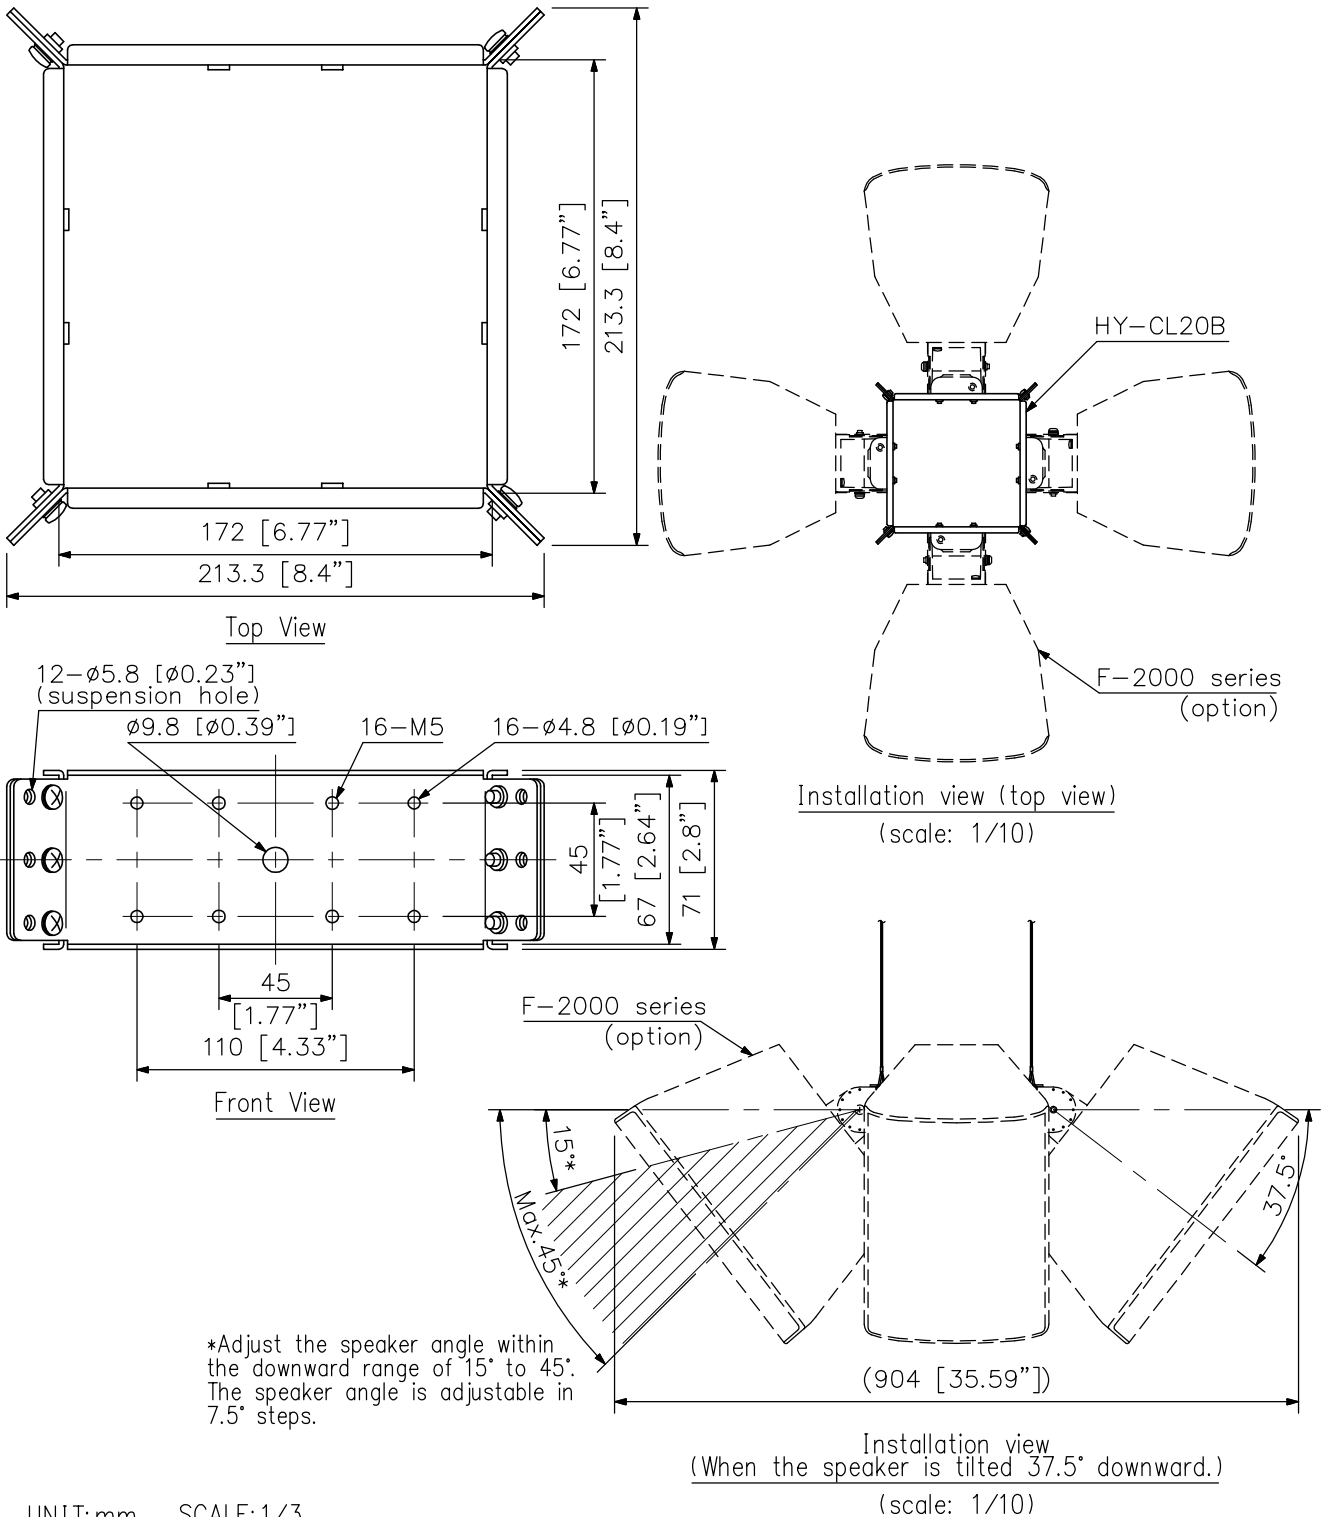

## DESCRIPTION

The HY-CL20B Cluster Bracket is used for cluster ceiling suspension of 4 F-2000 Series speakers.

## SPECIFICATIONS

Finish	Steel plate, black, paint
Dimensions	213.3 (W) × 71 (H) × 213.3 (D) mm (8.4" × 2.8" × 8.4")
Weight	1.2 kg (2.65 lb)
Accessory	Speaker mounting bracket (with washer) ×16

## APPEARANCE

UNIT:mm SCALE:1/3