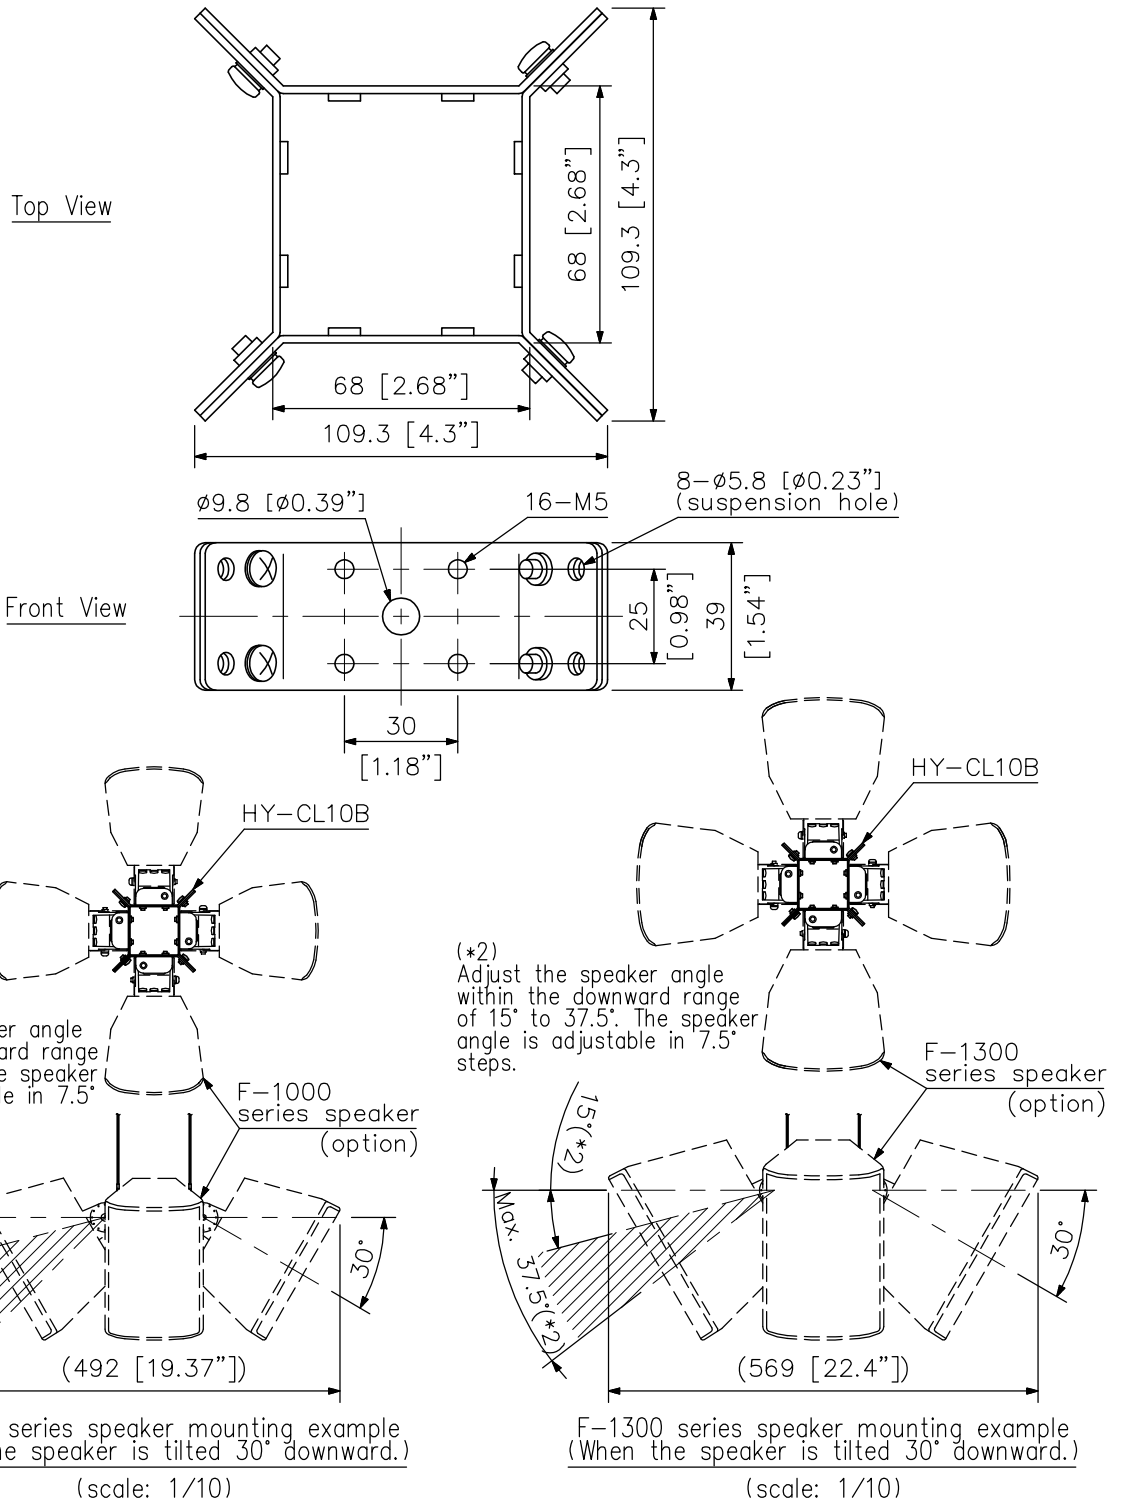

## DESCRIPTION

The HY-CL10B Cluster Bracket is used for cluster ceiling suspension of 4 F-1000 Series or F-1300 Series speakers.

## SPECIFICATIONS

Finish	Steel plate, black, paint
Dimensions	109.3 (W) × 39 (H) × 109.3 (D) mm (4.3" × 1.54" × 4.3")
Weight	380 g (0.84 lb)
Accessory	Speaker mounting bracket (with washer) ...16

## APPEARANCE

UNIT:mm SCALE:1/2