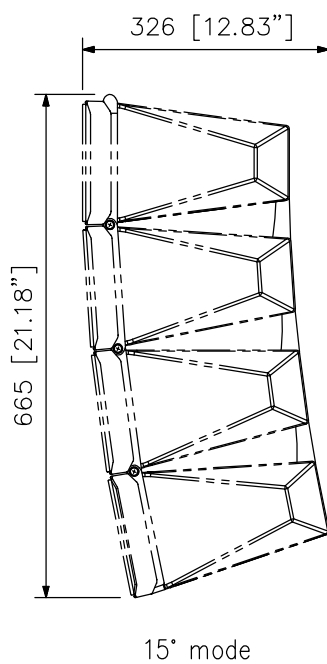

DESCRIPTION

By using three HY-60DB-WP brackets, the directivity angle mode of the HX-7B-WP can be changed to 60° mode. It is also possible to change the directivity angle mode to 15° mode, 30° mode, or 45° mode. This bracket is designed for outdoor use.

SPECIFICATIONS

Finish	Stainless steel, black, semi-gloss, paint
Weight	70 g (0.15 lb)

Note: Every speaker module must be aimed horizontally or down to keep the weather resistant capability.

APPEARANCE

Mounting example (scale: 1/10)

Example for directivity angle modes (scale: 1/10)

UNIT: mm SCALE: 1/2