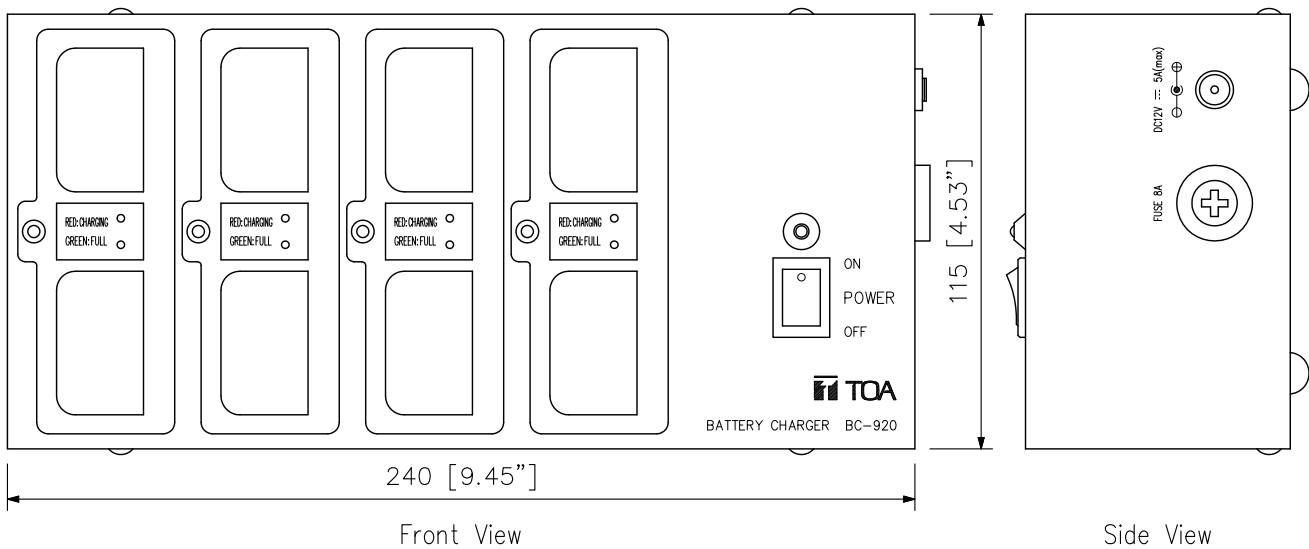

DESCRIPTION

The BC-920 is a dedicated battery charger for the BP-920 (option) and BP-900A (option) used in the Chairman Units, and Delegate Units. It permits up to 8 batteries to be simultaneously charged within up to 5 hours.

SPECIFICATIONS

Power Source	100 - 240 V AC, 50/60 Hz (supplied from AC adapter (accessory))
Current Consumption	Max. 1.4 A
Charging Time	Approx. 5 hours
Charging Capacity	8 pieces
LED Indicator	Charging status (Green: Full charge, Red: On charge), Power indicator
Operating Temperature	0 °C to +40 °C (32 °F to 104 °F)
Operating Humidity	90 %RH or less (no condensation)
Finish	Case: Steel, black, paint Battery receptacles: PPO resin, black
Dimensions	240 (W) × 70 (H) × 115 (D) mm (9.45" × 2.76" × 4.53")
Weight	1.1 kg (2.43 lb) (unit only)
Accessory	AC adapter (Cord length: 1 m (3.28 ft) DC cord, and 2 m (6.56 ft) detachable AC cord) (*1) ...1

(*1) Not supplied with the BC-920(-CN). For the usable power supply cord and AC adapter, contact your nearest TOA dealer.

APPEARANCE

Version	1CE	4CE	3CU
AC plug			

UNIT:mm SCALE:1/2