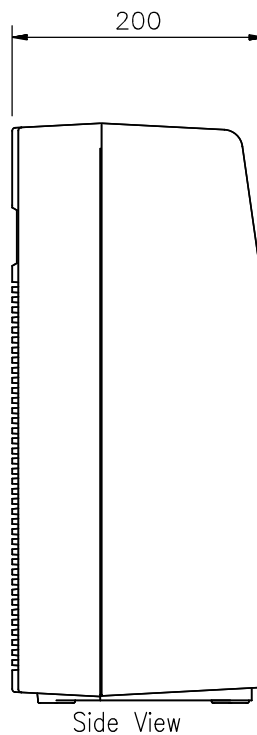

DESCRIPTION

The TOA WA-1830MB-AS is a portable meeting amplifier that can accept up to two optional wireless tuner modules (WTU-4800).

SPECIFICATIONS

* 0 dB = 1 V

Power Source	100-240 V AC, 50/60 Hz; DC : 12 V, 2.3 Ah (Rechargeable Battery is included)
Power Consumption	AC : 55 W (rated output), AC : 11 W (operation at EN60065)
Rated Output	AC : 30 W; DC : 10 W
Applicable Tuner Unit	WTU-4800 (Optional)
Battery Life	Approx. 5 hours continuous music
Battery Charging Time	12 hours
Battery Type	12 V, 2.3 Ah x 1 pcs Lead Acid Battery
Frequency Response	50 Hz - 15 kHz, ± 3dB
Distortion	Under 5 % (rated output)
Input	Wired Mic : -45 dB*, 600 Ω, Unbalanced, 6.3 mm phone jack External Input : -20 dB*, 10 kΩ, Unbalanced, RCA jack
Output	External Speaker : 4 - 16 Ω/over 30 W of rated input External Output : 0 dB*, 1 kΩ, Unbalanced, 6.3 mm phone jack
Other Feature	Internal or External Speaker selection switch
S/N Ratio	Over 60 dB (rated output)
Antenna	Built-in
Internal Speaker	2-way speaker system : 20 cm full-range speaker and tweeter
Mp3 player	Extension Type file is : MP3, WMA, WAV, AAC, FLAC. Max. supported storage size of the medium (stick) : 32GB. (FAT16/FAT32). Source : USB, SD/MMC, BLUETOOTH, FM, REC, AUX. We do not guarantee that its support all kinds of USB/SD.
Operating Temperature	-10 °C to +50 °C
Finish	ABS resin, Black
Dimensions	298 (W) X 460 (H) X 200 (D) mm
Weight	6.2 kg
Accessories	Power cord (YA-301) ---1, Dust cover ---1, Screw driver ---1, Remote Control ---1

APPEARANCE

UNIT:mm SCALE:1/6