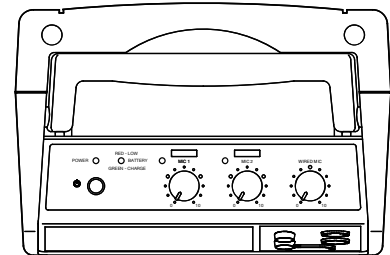

DESCRIPTION

The TOA WA-1830MB-AS is a portable meeting amplifier that can accept up to two optional wireless tuner modules (WTU-4800).

SPECIFICATIONS

* 0 dB = 1 V

Power Source	100-240 V AC, 50/60 Hz; DC : 12 V, 2.3 Ah (Rechargeable Battery is included)
Power Consumption	AC : 55 W (rated output), AC : 11 W (operation at EN60065)
Rated Output	AC : 30 W; DC : 10 W
Applicable Tuner Unit	WTU-4800 (Optional)
Battery Life	Approx. 5 hours continuous music
Battery Charging Time	12 hours
Battery Type	12 V, 2.3 Ah x 1 pcs Lead Acid Battery
Frequency Response	50 Hz - 15 kHz, ± 3dB
Distortion	Under 5 % (rated output)
Input	Wired Mic : -45 dB*, 600 Ω, Unbalanced, 6.3 mm phone jack External Input : -20 dB*, 10 kΩ, Unbalanced, RCA jack
Output	External Speaker : 4 - 16 Ω/over 30 W of rated input External Output : 0 dB*, 1 kΩ, Unbalanced, 6.3 mm phone jack
Other Feature	Internal or External Speaker selection switch
S/N Ratio	Over 60 dB (rated output)
Antenna	Built-in
Internal Speaker	2-way speaker system : 20 cm full-range speaker and tweeter
Mp3 player	Extension Type file is : MP3, WMA, WAV, AAC, FLAC. Max. supported storage size of the medium (stick) : 32GB. (FAT16/FAT32). Source : USB, SD/MMC, BLUETOOTH, FM, REC, AUX. We do not guarantee that its support all kinds of USB/SD.
Operating Temperature	-10 °C to +50 °C
Finish	ABS resin, Black
Dimensions	298 (W) X 460 (H) X 200 (D) mm
Weight	6.2 kg
Accessories	Power cord (YA-301) ---1, Dust cover ---1, Screw driver ---1, Remote Control ---1

APPEARANCE

UNIT:mm SCALE:1/6