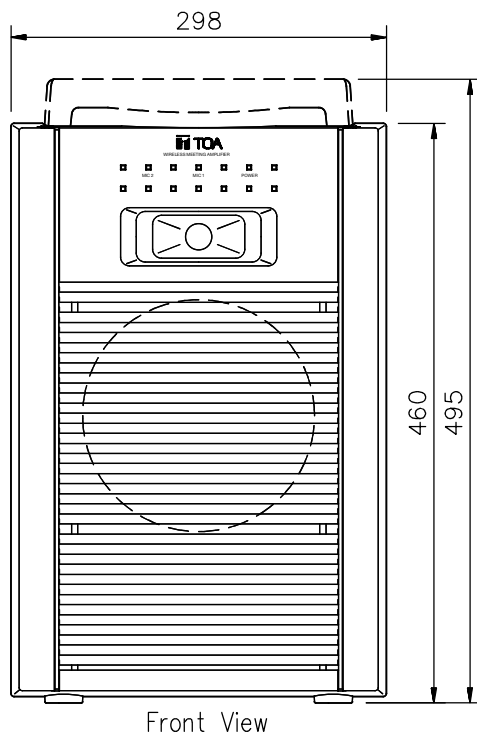

DESCRIPTION

The TOA WA-1830MB-AS is a portable meeting amplifier that can accept up to two optional wireless tuner modules (WTU-4800).

SPECIFICATIONS

* 0 dB = 1 V

Power Source	100-240 V AC, 50/60 Hz; DC : 12 V, 2.3 Ah (Rechargeable Battery is included)
Power Consumption	AC : 55 W (rated output), AC : 11 W (operation at EN60065)
Rated Output	AC : 30 W; DC : 10 W
Applicable Tuner Unit	WTU-4800 (Optional)
Battery Life	Approx. 5 hours continuous music
Battery Charging Time	12 hours
Battery Type	12 V, 2.3 Ah x 1 pcs Lead Acid Battery
Frequency Response	50 Hz - 15 kHz, ± 3dB
Distortion	Under 5 % (rated output)
Input	Wired Mic : -45 dB*, 600 Ω, Unbalanced, 6.3 mm phone jack External Input : -20 dB*, 10 kΩ, Unbalanced, RCA jack
Output	External Speaker : 4 - 16 Ω/over 30 W of rated input External Output : 0 dB*, 1 kΩ, Unbalanced, 6.3 mm phone jack
Other Feature	Internal or External Speaker selection switch
S/N Ratio	Over 60 dB (rated output)
Antenna	Built-in
Internal Speaker	2-way speaker system : 20 cm full-range speaker and tweeter
Mp3 player	Extension Type file is : MP3, WMA, WAV, AAC, FLAC. Max. supported storage size of the medium (stick) : 32GB. (FAT16/FAT32). Source : USB, SD/MMC, BLUETOOTH, FM, REC, AUX. We do not guarantee that its support all kinds of USB/SD.
Operating Temperature	-10 °C to +50 °C
Finish	ABS resin, Black
Dimensions	298 (W) X 460 (H) X 200 (D) mm
Weight	6.2 kg
Accessories	Power cord (YA-301) ---1, Dust cover ---1, Screw driver ---1, Remote Control ---1

APPEARANCE

UNIT:mm SCALE:1/6