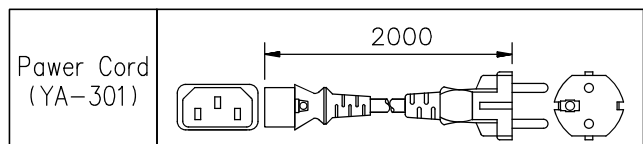

DESCRIPTION

The TOA WA-1830MB-AS is a portable meeting amplifier that can accept up to two optional wireless tuner modules (WTU-4800).

SPECIFICATIONS

* 0 dB = 1 V

Power Source	100-240 V AC, 50/60 Hz; DC : 12 V, 2.3 Ah (Rechargeable Battery is included)
Power Consumption	AC : 55 W (rated output), AC : 11 W (operation at EN60065)
Rated Output	AC : 30 W; DC : 10 W
Applicable Tuner Unit	WTU-4800 (Optional)
Battery Life	Approx. 5 hours continuous music
Battery Charging Time	12 hours
Battery Type	12 V, 2.3 Ah x 1 pcs Lead Acid Battery
Frequency Response	50 Hz - 15 kHz, ± 3dB
Distortion	Under 5 % (rated output)
Input	Wired Mic : -45 dB*, 600 Ω, Unbalanced, 6.3 mm phone jack External Input : -20 dB*, 10 kΩ, Unbalanced, RCA jack
Output	External Speaker : 4 - 16 Ω/over 30 W of rated input External Output : 0 dB*, 1 kΩ, Unbalanced, 6.3 mm phone jack
Other Feature	Internal or External Speaker selection switch
S/N Ratio	Over 60 dB (rated output)
Antenna	Built-in
Internal Speaker	2-way speaker system : 20 cm full-range speaker and tweeter
Mp3 player	Extension Type file is : MP3, WMA, WAV, AAC, FLAC. Max. supported storage size of the medium (stick) : 32GB. (FAT16/FAT32). Source : USB, SD/MMC, BLUETOOTH, FM, REC, AUX. We do not guarantee that its support all kinds of USB/SD.
Operating Temperature	-10 °C to +50 °C
Finish	ABS resin, Black
Dimensions	298 (W) X 460 (H) X 200 (D) mm
Weight	6.2 kg
Accessories	Power cord (YA-301) ---1, Dust cover ---1, Screw driver ---1, Remote Control ---1

APPEARANCE

UNIT:mm SCALE:1/6