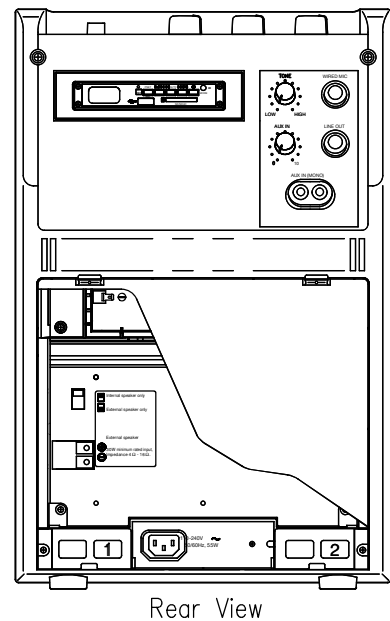

DESCRIPTION

The TOA WA-1830MB-AS is a portable meeting amplifier that can accept up to two optional wireless tuner modules (WTU-4800).

SPECIFICATIONS

* 0 dB = 1 V

Power Source	100-240 V AC, 50/60 Hz; DC : 12 V, 2.3 Ah (Rechargeable Battery is included)
Power Consumption	AC : 55 W (rated output), AC : 11 W (operation at EN60065)
Rated Output	AC : 30 W; DC : 10 W
Applicable Tuner Unit	WTU-4800 (Optional)
Battery Life	Approx. 5 hours continuous music
Battery Charging Time	12 hours
Battery Type	12 V, 2.3 Ah x 1 pcs Lead Acid Battery
Frequency Response	50 Hz - 15 kHz, ± 3dB
Distortion	Under 5 % (rated output)
Input	Wired Mic : -45 dB*, 600 Ω, Unbalanced, 6.3 mm phone jack External Input : -20 dB*, 10 kΩ, Unbalanced, RCA jack
Output	External Speaker : 4 - 16 Ω/over 30 W of rated input External Output : 0 dB*, 1 kΩ, Unbalanced, 6.3 mm phone jack
Other Feature	Internal or External Speaker selection switch
S/N Ratio	Over 60 dB (rated output)
Antenna	Built-in
Internal Speaker	2-way speaker system : 20 cm full-range speaker and tweeter
Mp3 player	Extension Type file is : MP3, WMA, WAV, AAC, FLAC. Max. supported storage size of the medium (stick) : 32GB. (FAT16/FAT32). Source : USB, SD/MMC, BLUETOOTH, FM, REC, AUX. We do not guarantee that its support all kinds of USB/SD.
Operating Temperature	-10 °C to +50 °C
Finish	ABS resin, Black
Dimensions	298 (W) X 460 (H) X 200 (D) mm
Weight	6.2 kg
Accessories	Power cord (YA-301) ---1, Dust cover ---1, Screw driver ---1, Remote Control ---1

APPEARANCE

UNIT:mm SCALE:1/6