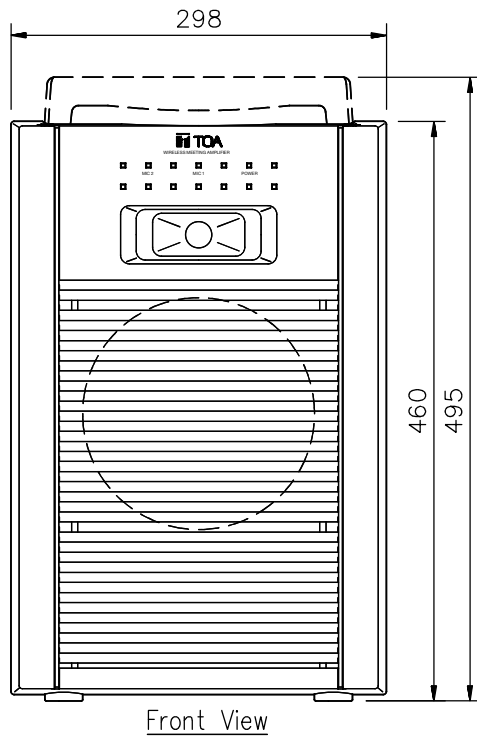

DESCRIPTION

The TOA WA-1830M-AS is a portable meeting amplifier that can accept up to two optional wireless tuner modules (WTU-4800).

SPECIFICATIONS

\* 0 dB = 1 V

|                       |   |
|-----------------------|---|
| Power Source          | 100-240 V AC, 50/60 Hz; DC : 12 V, 2.3 Ah ( Rechargeable Battery not included, Reference dimension battery :178 (W) × 60 (H) × 34 (D) mm)   |
| Power Consumption     | AC : 55 W (rated output), AC : 11 W (operation at EN60065)  |
| Rated Output          | AC : 30 W; DC : 10 W  |
| Applicable Tuner Unit | WTU-4800 (Optional)   |
| Frequency Response    | 50 Hz - 15 kHz, ±3 dB   |
| Distortion            | Under 5 % (rated output)  |
| Input                 | Wired Mic : -45 dB*, 600 Ω, Unbalanced, 6.3 mm phone jack<br>External Input : -20 dB*, 10 kΩ, Unbalanced, RCA jack  |
| Output                | External Speaker : 4 - 16 Ω/ over 30 W of rated input<br>External Output : 0 dB*, 1 kΩ, Unbalanced, 6.3 mm phone jack   |
| Other Feature         | Internal or External Speaker selection switch   |
| S/N Ratio             | Over 60 dB (rated output)   |
| Antenna               | Built-in  |
| Internal Speaker      | 2-way speaker system : 20 cm full-range speaker and tweeter   |
| Mp3 player            | Extension Type file is : MP3, WMA, WAV, AAC, FLAC.<br>Max. supported storage size of the medium (stick) : 32GB. (FAT16/FAT32).<br>Source : USB, SD/MMC, BLUETOOTH, FM, REC, AUX.<br>We do not guarantee that its support all kinds of USB/SD. |
| Operating Temperature | -10 °C to +50 °C  |
| Finish                | ABS resin, Black  |
| Dimensions            | 298 (W) × 460 (H) × 200 (D) mm  |
| Weight                | 5.3 kg  |
| Accessories           | Power cord (YA-301) *1, Dust cover *1, Screw driver *1, Remote Control *1   |

APPEARANCE

Front View

Side View

Top View

Rear View

UNIT:mm SCALE:1/6