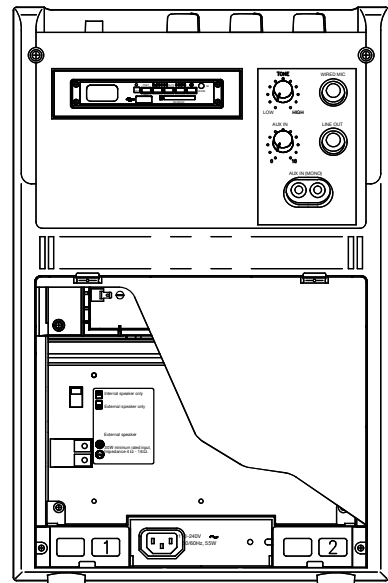

DESCRIPTION

The TOA WA-1830M-AS is a portable meeting amplifier that can accept up to two optional wireless tuner modules (WTU-4800).

SPECIFICATIONS

\* 0 dB = 1 V

|                       |   |
|-----------------------|---|
| Power Source          | 100-240 V AC, 50/60 Hz; DC : 12 V, 2.3 Ah ( Rechargeable Battery not included, Reference dimension battery :178 (W) × 60 (H) × 34 (D) mm)   |
| Power Consumption     | AC : 55 W (rated output), AC : 11 W (operation at EN60065)  |
| Rated Output          | AC : 30 W; DC : 10 W  |
| Applicable Tuner Unit | WTU-4800 (Optional)   |
| Frequency Response    | 50 Hz - 15 kHz, ±3 dB   |
| Distortion            | Under 5 % (rated output)  |
| Input                 | Wired Mic : -45 dB*, 600 Ω, Unbalanced, 6.3 mm phone jack<br>External Input : -20 dB*, 10 kΩ, Unbalanced, RCA jack  |
| Output                | External Speaker : 4 - 16 Ω/ over 30 W of rated input<br>External Output : 0 dB*, 1 kΩ, Unbalanced, 6.3 mm phone jack   |
| Other Feature         | Internal or External Speaker selection switch   |
| S/N Ratio             | Over 60 dB (rated output)   |
| Antenna               | Built-in  |
| Internal Speaker      | 2-way speaker system : 20 cm full-range speaker and tweeter   |
| Mp3 player            | Extension Type file is : MP3, WMA, WAV, AAC, FLAC.<br>Max. supported storage size of the medium (stick) : 32GB. (FAT16/FAT32).<br>Source : USB, SD/MMC, BLUETOOTH, FM, REC, AUX.<br>We do not guarantee that its support all kinds of USB/SD. |
| Operating Temperature | -10 °C to +50 °C  |
| Finish                | ABS resin, Black  |
| Dimensions            | 298 (W) × 460 (H) × 200 (D) mm  |
| Weight                | 5.3 kg  |
| Accessories           | Power cord (YA-301) *1, Dust cover *1, Screw driver *1, Remote Control *1   |

APPEARANCE

Front View

Side View

Top View

Rear View

UNIT:mm SCALE:1/6