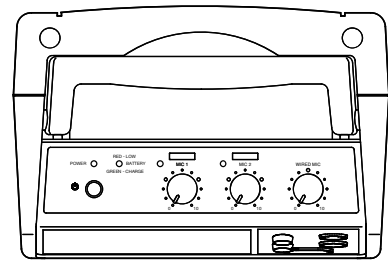

DESCRIPTION

The TOA WA-1830M-AS is a portable meeting amplifier that can accept up to two optional wireless tuner modules (WTU-4800).

SPECIFICATIONS

\* 0 dB = 1 V

|                       |   |
|-----------------------|---|
| Power Source          | 100-240 V AC, 50/60 Hz; DC : 12 V, 2.3 Ah ( Rechargeable Battery not included, Reference dimension battery :178 (W) × 60 (H) × 34 (D) mm)   |
| Power Consumption     | AC : 55 W (rated output), AC : 11 W (operation at EN60065)  |
| Rated Output          | AC : 30 W; DC : 10 W  |
| Applicable Tuner Unit | WTU-4800 (Optional)   |
| Frequency Response    | 50 Hz - 15 kHz, ±3 dB   |
| Distortion            | Under 5 % (rated output)  |
| Input                 | Wired Mic : -45 dB*, 600 Ω, Unbalanced, 6.3 mm phone jack<br>External Input : -20 dB*, 10 kΩ, Unbalanced, RCA jack  |
| Output                | External Speaker : 4 - 16 Ω/ over 30 W of rated input<br>External Output : 0 dB*, 1 kΩ, Unbalanced, 6.3 mm phone jack   |
| Other Feature         | Internal or External Speaker selection switch   |
| S/N Ratio             | Over 60 dB (rated output)   |
| Antenna               | Built-in  |
| Internal Speaker      | 2-way speaker system : 20 cm full-range speaker and tweeter   |
| Mp3 player            | Extension Type file is : MP3, WMA, WAV, AAC, FLAC.<br>Max. supported storage size of the medium (stick) : 32GB. (FAT16/FAT32).<br>Source : USB, SD/MMC, BLUETOOTH, FM, REC, AUX.<br>We do not guarantee that its support all kinds of USB/SD. |
| Operating Temperature | -10 °C to +50 °C  |
| Finish                | ABS resin, Black  |
| Dimensions            | 298 (W) × 460 (H) × 200 (D) mm  |
| Weight                | 5.3 kg  |
| Accessories           | Power cord (YA-301) *1, Dust cover *1, Screw driver *1, Remote Control *1   |

APPEARANCE

Front View

Side View

Top View

Rear View

UNIT:mm SCALE:1/6