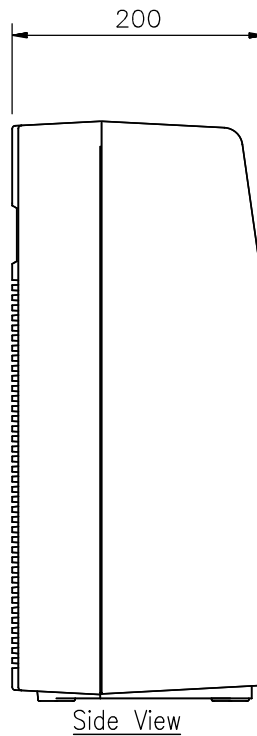

DESCRIPTION

The TOA WA-1830M-AS is a portable meeting amplifier that can accept up to two optional wireless tuner modules (WTU-4800).

SPECIFICATIONS

\* 0 dB = 1 V

|                       |   |
|-----------------------|---|
| Power Source          | 100-240 V AC, 50/60 Hz; DC : 12 V, 2.3 Ah ( Rechargeable Battery not included, Reference dimension battery :178 (W) × 60 (H) × 34 (D) mm)   |
| Power Consumption     | AC : 55 W (rated output), AC : 11 W (operation at EN60065)  |
| Rated Output          | AC : 30 W; DC : 10 W  |
| Applicable Tuner Unit | WTU-4800 (Optional)   |
| Frequency Response    | 50 Hz - 15 kHz, ±3 dB   |
| Distortion            | Under 5 % (rated output)  |
| Input                 | Wired Mic : -45 dB*, 600 Ω, Unbalanced, 6.3 mm phone jack<br>External Input : -20 dB*, 10 kΩ, Unbalanced, RCA jack  |
| Output                | External Speaker : 4 - 16 Ω/ over 30 W of rated input<br>External Output : 0 dB*, 1 kΩ, Unbalanced, 6.3 mm phone jack   |
| Other Feature         | Internal or External Speaker selection switch   |
| S/N Ratio             | Over 60 dB (rated output)   |
| Antenna               | Built-in  |
| Internal Speaker      | 2-way speaker system : 20 cm full-range speaker and tweeter   |
| Mp3 player            | Extension Type file is : MP3, WMA, WAV, AAC, FLAC.<br>Max. supported storage size of the medium (stick) : 32GB. (FAT16/FAT32).<br>Source : USB, SD/MMC, BLUETOOTH, FM, REC, AUX.<br>We do not guarantee that its support all kinds of USB/SD. |
| Operating Temperature | -10 °C to +50 °C  |
| Finish                | ABS resin, Black  |
| Dimensions            | 298 (W) × 460 (H) × 200 (D) mm  |
| Weight                | 5.3 kg  |
| Accessories           | Power cord (YA-301) *1, Dust cover *1, Screw driver *1, Remote Control *1   |

APPEARANCE

Front View

Side View

Top View

Rear View

UNIT:mm SCALE:1/6