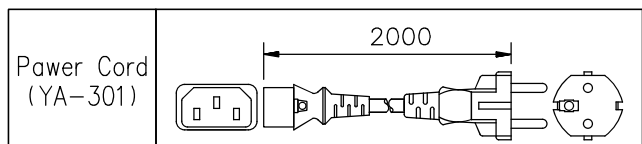

DESCRIPTION

The TOA WA-1830M-AS is a portable meeting amplifier that can accept up to two optional wireless tuner modules (WTU-4800).

SPECIFICATIONS

\* 0 dB = 1 V

|                       |   |
|-----------------------|---|
| Power Source          | 100-240 V AC, 50/60 Hz; DC : 12 V, 2.3 Ah ( Rechargeable Battery not included, Reference dimension battery :178 (W) × 60 (H) × 34 (D) mm)   |
| Power Consumption     | AC : 55 W (rated output), AC : 11 W (operation at EN60065)  |
| Rated Output          | AC : 30 W; DC : 10 W  |
| Applicable Tuner Unit | WTU-4800 (Optional)   |
| Frequency Response    | 50 Hz - 15 kHz, ±3 dB   |
| Distortion            | Under 5 % (rated output)  |
| Input                 | Wired Mic : -45 dB*, 600 Ω, Unbalanced, 6.3 mm phone jack<br>External Input : -20 dB*, 10 kΩ, Unbalanced, RCA jack  |
| Output                | External Speaker : 4 - 16 Ω/ over 30 W of rated input<br>External Output : 0 dB*, 1 kΩ, Unbalanced, 6.3 mm phone jack   |
| Other Feature         | Internal or External Speaker selection switch   |
| S/N Ratio             | Over 60 dB (rated output)   |
| Antenna               | Built-in  |
| Internal Speaker      | 2-way speaker system : 20 cm full-range speaker and tweeter   |
| Mp3 player            | Extension Type file is : MP3, WMA, WAV, AAC, FLAC.<br>Max. supported storage size of the medium (stick) : 32GB. (FAT16/FAT32).<br>Source : USB, SD/MMC, BLUETOOTH, FM, REC, AUX.<br>We do not guarantee that its support all kinds of USB/SD. |
| Operating Temperature | -10 °C to +50 °C  |
| Finish                | ABS resin, Black  |
| Dimensions            | 298 (W) × 460 (H) × 200 (D) mm  |
| Weight                | 5.3 kg  |
| Accessories           | Power cord (YA-301) *1, Dust cover *1, Screw driver *1, Remote Control *1   |

APPEARANCE

Front View

Side View

Top View

Rear View

UNIT:mm SCALE:1/6