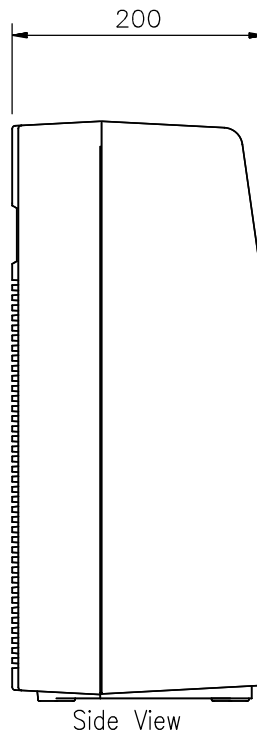

DESCRIPTION

The TOA WA-1830M-AS is a portable meeting amplifier that can accept up to two optional wireless tuner modules (WTU-4800).

SPECIFICATIONS

\* 0 dB = 1 V

Power Source	100-240 V AC, 50/60 Hz; DC : 12 V, 2.3 Ah ( Rechargeable Battery not included, Reference dimension battery :178 (W) × 60 (H) × 34 (D) mm)
Power Consumption	AC : 55 W (rated output), AC : 11 W (operation at EN60065)
Rated Output	AC : 30 W; DC : 10 W
Applicable Tuner Unit	WTU-4800 (Optional)
Frequency Response	50 Hz - 15 kHz, ±3 dB
Distortion	Under 5 % (rated output)
Input	Wired Mic : -45 dB*, 600 Ω, Unbalanced, 6.3 mm phone jack External Input : -20 dB*, 10 kΩ, Unbalanced, RCA jack
Output	External Speaker : 4 - 16 Ω/ over 30 W of rated input External Output : 0 dB*, 1 kΩ, Unbalanced, 6.3 mm phone jack
Other Feature	Internal or External Speaker selection switch
S/N Ratio	Over 60 dB (rated output)
Antenna	Built-in
Internal Speaker	2-way speaker system : 20 cm full-range speaker and tweeter
Mp3 player	Extension Type file is : MP3, WMA, WAV, AAC, FLAC. Max. supported storage size of the medium (stick) : 32GB. (FAT16/FAT32). Source : USB, SD/MMC, BLUETOOTH, FM, REC, AUX. We do not guarantee that its support all kinds of USB/SD.
Operating Temperature	-10 °C to +50 °C
Finish	ABS resin, Black
Dimensions	298 (W) × 460 (H) × 200 (D) mm
Weight	5.3 kg
Accessories	Power cord (YA-301) *1, Dust cover *1, Screw driver *1, Remote Control *1

APPEARANCE

Front View

Side View

Top View

Rear View

UNIT:mm SCALE:1/6