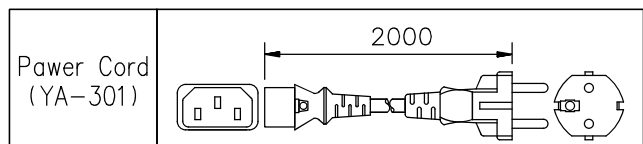

DESCRIPTION

The TOA WA-1830M-AS is a portable meeting amplifier that can accept up to two optional wireless tuner modules (WTU-4800).

SPECIFICATIONS

\* 0 dB = 1 V

Power Source	100-240 V AC, 50/60 Hz; DC : 12 V, 2.3 Ah ( Rechargeable Battery not included, Reference dimension battery :178 (W) × 60 (H) × 34 (D) mm)
Power Consumption	AC : 55 W (rated output), AC : 11 W (operation at EN60065)
Rated Output	AC : 30 W; DC : 10 W
Applicable Tuner Unit	WTU-4800 (Optional)
Frequency Response	50 Hz - 15 kHz, ±3 dB
Distortion	Under 5 % (rated output)
Input	Wired Mic : -45 dB*, 600 Ω, Unbalanced, 6.3 mm phone jack External Input : -20 dB*, 10 kΩ, Unbalanced, RCA jack
Output	External Speaker : 4 - 16 Ω/ over 30 W of rated input External Output : 0 dB*, 1 kΩ, Unbalanced, 6.3 mm phone jack
Other Feature	Internal or External Speaker selection switch
S/N Ratio	Over 60 dB (rated output)
Antenna	Built-in
Internal Speaker	2-way speaker system : 20 cm full-range speaker and tweeter
Mp3 player	Extension Type file is : MP3, WMA, WAV, AAC, FLAC. Max. supported storage size of the medium (stick) : 32GB. (FAT16/FAT32). Source : USB, SD/MMC, BLUETOOTH, FM, REC, AUX. We do not guarantee that its support all kinds of USB/SD.
Operating Temperature	-10 °C to +50 °C
Finish	ABS resin, Black
Dimensions	298 (W) × 460 (H) × 200 (D) mm
Weight	5.3 kg
Accessories	Power cord (YA-301) *1, Dust cover *1, Screw driver *1, Remote Control *1

APPEARANCE

Front View

Side View

Top View

Rear View

UNIT:mm SCALE:1/6