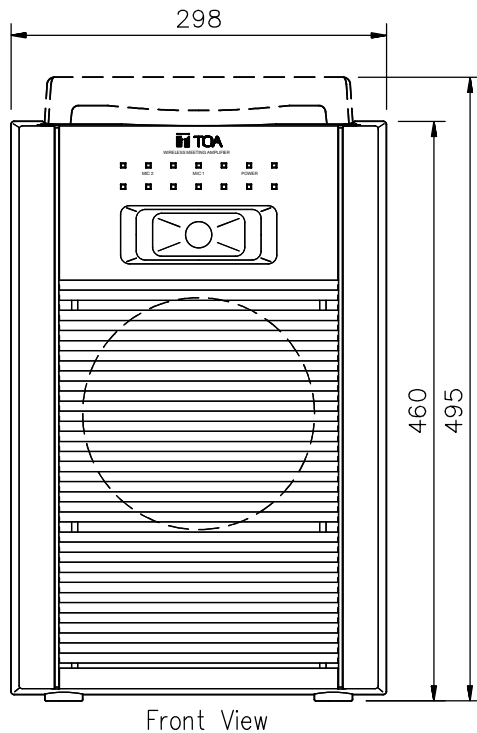

DESCRIPTION

The TOA WA-1830M-AS is a portable meeting amplifier that can accept up to two optional wireless tuner modules (WTU-4800).

SPECIFICATIONS

\* 0 dB = 1 V

Power Source	100-240 V AC, 50/60 Hz; DC : 12 V, 2.3 Ah ( Rechargeable Battery not included, Reference dimension battery :178 (W) × 60 (H) × 34 (D) mm)
Power Consumption	AC : 55 W (rated output), AC : 11 W (operation at EN60065)
Rated Output	AC : 30 W; DC : 10 W
Applicable Tuner Unit	WTU-4800 (Optional)
Frequency Response	50 Hz - 15 kHz, ±3 dB
Distortion	Under 5 % (rated output)
Input	Wired Mic : -45 dB*, 600 Ω, Unbalanced, 6.3 mm phone jack External Input : -20 dB*, 10 kΩ, Unbalanced, RCA jack
Output	External Speaker : 4 - 16 Ω/ over 30 W of rated input External Output : 0 dB*, 1 kΩ, Unbalanced, 6.3 mm phone jack
Other Feature	Internal or External Speaker selection switch
S/N Ratio	Over 60 dB (rated output)
Antenna	Built-in
Internal Speaker	2-way speaker system : 20 cm full-range speaker and tweeter
Mp3 player	Extension Type file is : MP3, WMA, WAV, AAC, FLAC. Max. supported storage size of the medium (stick) : 32GB. (FAT16/FAT32). Source : USB, SD/MMC, BLUETOOTH, FM, REC, AUX. We do not guarantee that its support all kinds of USB/SD.
Operating Temperature	-10 °C to +50 °C
Finish	ABS resin, Black
Dimensions	298 (W) × 460 (H) × 200 (D) mm
Weight	5.3 kg
Accessories	Power cord (YA-301) *1, Dust cover *1, Screw driver *1, Remote Control *1

APPEARANCE

Front View

Side View

Top View

Rear View

UNIT:mm SCALE:1/6