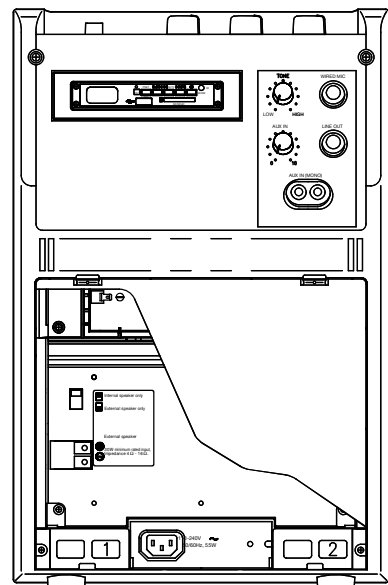

DESCRIPTION

The TOA WA-1830M-AS is a portable meeting amplifier that can accept up to two optional wireless tuner modules (WTU-4800).

SPECIFICATIONS

\* 0 dB = 1 V

Power Source	100-240 V AC, 50/60 Hz; DC : 12 V, 2.3 Ah ( Rechargeable Battery not included, Reference dimension battery :178 (W) × 60 (H) × 34 (D) mm)
Power Consumption	AC : 55 W (rated output), AC : 11 W (operation at EN60065)
Rated Output	AC : 30 W; DC : 10 W
Applicable Tuner Unit	WTU-4800 (Optional)
Frequency Response	50 Hz - 15 kHz, ±3 dB
Distortion	Under 5 % (rated output)
Input	Wired Mic : -45 dB*, 600 Ω, Unbalanced, 6.3 mm phone jack External Input : -20 dB*, 10 kΩ, Unbalanced, RCA jack
Output	External Speaker : 4 - 16 Ω/ over 30 W of rated input External Output : 0 dB*, 1 kΩ, Unbalanced, 6.3 mm phone jack
Other Feature	Internal or External Speaker selection switch
S/N Ratio	Over 60 dB (rated output)
Antenna	Built-in
Internal Speaker	2-way speaker system : 20 cm full-range speaker and tweeter
Mp3 player	Extension Type file is : MP3, WMA, WAV, AAC, FLAC. Max. supported storage size of the medium (stick) : 32GB. (FAT16/FAT32). Source : USB, SD/MMC, BLUETOOTH, FM, REC, AUX. We do not guarantee that its support all kinds of USB/SD.
Operating Temperature	-10 °C to +50 °C
Finish	ABS resin, Black
Dimensions	298 (W) × 460 (H) × 200 (D) mm
Weight	5.3 kg
Accessories	Power cord (YA-301) *1, Dust cover *1, Screw driver *1, Remote Control *1

APPEARANCE

Front View

Side View

Top View

Rear View

UNIT:mm SCALE:1/6