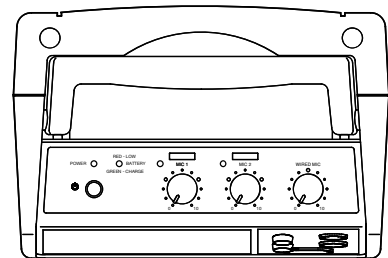

DESCRIPTION

The TOA WA-1830M-AS is a portable meeting amplifier that can accept up to two optional wireless tuner modules (WTU-4800).

SPECIFICATIONS

\* 0 dB = 1 V

Power Source	100-240 V AC, 50/60 Hz; DC : 12 V, 2.3 Ah ( Rechargeable Battery not included, Reference dimension battery :178 (W) × 60 (H) × 34 (D) mm)
Power Consumption	AC : 55 W (rated output), AC : 11 W (operation at EN60065)
Rated Output	AC : 30 W; DC : 10 W
Applicable Tuner Unit	WTU-4800 (Optional)
Frequency Response	50 Hz - 15 kHz, ±3 dB
Distortion	Under 5 % (rated output)
Input	Wired Mic : -45 dB*, 600 Ω, Unbalanced, 6.3 mm phone jack External Input : -20 dB*, 10 kΩ, Unbalanced, RCA jack
Output	External Speaker : 4 - 16 Ω/ over 30 W of rated input External Output : 0 dB*, 1 kΩ, Unbalanced, 6.3 mm phone jack
Other Feature	Internal or External Speaker selection switch
S/N Ratio	Over 60 dB (rated output)
Antenna	Built-in
Internal Speaker	2-way speaker system : 20 cm full-range speaker and tweeter
Mp3 player	Extension Type file is : MP3, WMA, WAV, AAC, FLAC. Max. supported storage size of the medium (stick) : 32GB. (FAT16/FAT32). Source : USB, SD/MMC, BLUETOOTH, FM, REC, AUX. We do not guarantee that its support all kinds of USB/SD.
Operating Temperature	-10 °C to +50 °C
Finish	ABS resin, Black
Dimensions	298 (W) × 460 (H) × 200 (D) mm
Weight	5.3 kg
Accessories	Power cord (YA-301) *1, Dust cover *1, Screw driver *1, Remote Control *1

APPEARANCE

Front View

Side View

Top View

Rear View

UNIT:mm SCALE:1/6