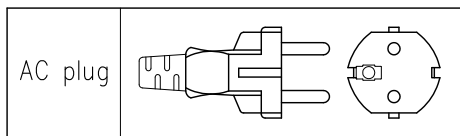

DESCRIPTION

The M-243 is an EIA Standard equipment rack (1-unit size) stereo mixer that comes with two monaural inputs, four stereo inputs, one stereo output and two monaural outputs.

SPECIFICATIONS

* 0 dB = 0.775 V

Power Source	220 - 240 V AC, 50/60 Hz
Power Consumption	12 W
Monaural Input	Line: -10 dB*, 10 kΩ, unbalanced, ø6.3 mm phone jack (2P) Mic: -60 dB*, 1 kΩ, balanced, XLR3-pin connector Mic (Pad): -40 dB*, 1 kΩ, balanced, XLR3-pin connector
Stereo Input (L, R)	-10 dB*, 10 kΩ, unbalanced, RCA jack
Auxiliary Stereo Input	+4 dB*, 50 kΩ, unbalanced, ø6.3 mm phone jack (2P)
Stereo Output (L, R)	+4 dB*, 1 kΩ, unbalanced, ø6.3 mm phone jack (2P)
Monaural Output (1, 2)	+4 dB*, 1 kΩ, unbalanced, ø6.3 mm phone jack (2P)
REC Output (L, R)	-10 dB*, 1 kΩ, unbalanced, RCA jack
Frequency Response	20 Hz - 20 kHz (+1, -2 dB)
T.H.D.	0.01 % or less (1 kHz, rated input/output)
Noise Level (IHF-A)	When all volume controls are in minimum position. Stereo Output (L, R): -105 dB* or less Monaural Output (1, 2): -98 dB* or less When the stereo, monaural (1, 2) are in maximum position. Stereo Output (L, R): -94 dB* or less Monaural Output (1, 2): -95 dB* or less
Finish	Front Panel: Alumite, black Case: Steel, black
Dimensions	483 (W) × 46 (H) × 301.8 (D) mm (19.02" × 1.81" × 11.88")
Weight	3.8 kg (8.38 lb)
Accessory	Rack mounting screw...4, Rubber foot...4, Knob (blue, small)...2, Knob (red, small)...2, Knob (blue, large)...1, Knob (red, large)...1, Power cord (2 m (6.56 ft))...1

APPEARANCE

Rear View

44 [1.73"]
31.8 [1.25"]

466 [18.35"]

483 [19.02"]

Front View

4-7×10.5 [0.28"×0.41"]

Side View