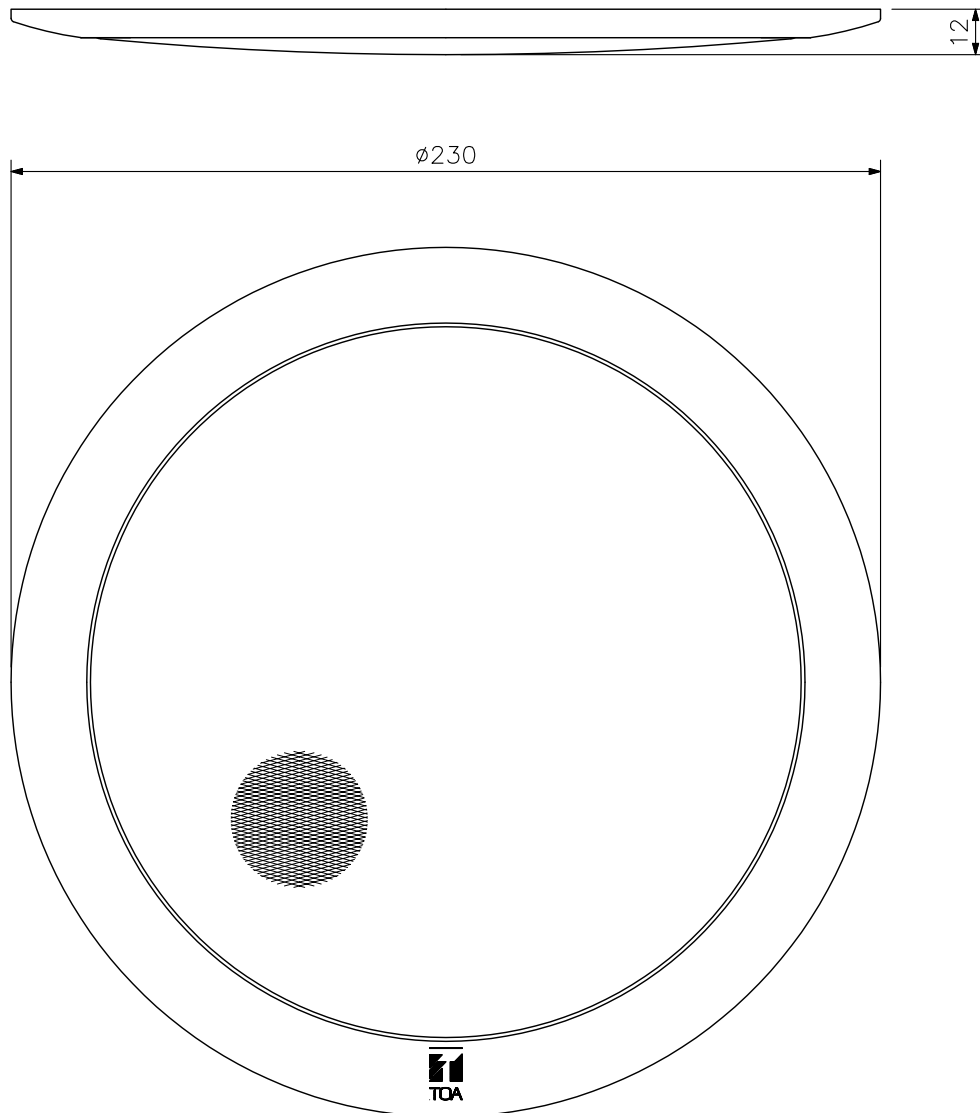

■DESCRIPTION

The CP-97 grille can easily be attached to the CM-960 speaker by means of coil springs. Because it is thin in thickness and white in color, it blends with any ceiling. In addition, cleaning is easy because the net is painted metal.

■SPECIFICATIONS

Speaker Mounting Method	Spring catch
Finish	Frame, net: Aluminum, off-white, paint
Dimensions	ø230 X 12 (D) mm (exposed section)
Weight	100 g
Applicable Speaker	CM-960, CM-96

■APPEARANCE

UNIT:mm SCALE:1/2