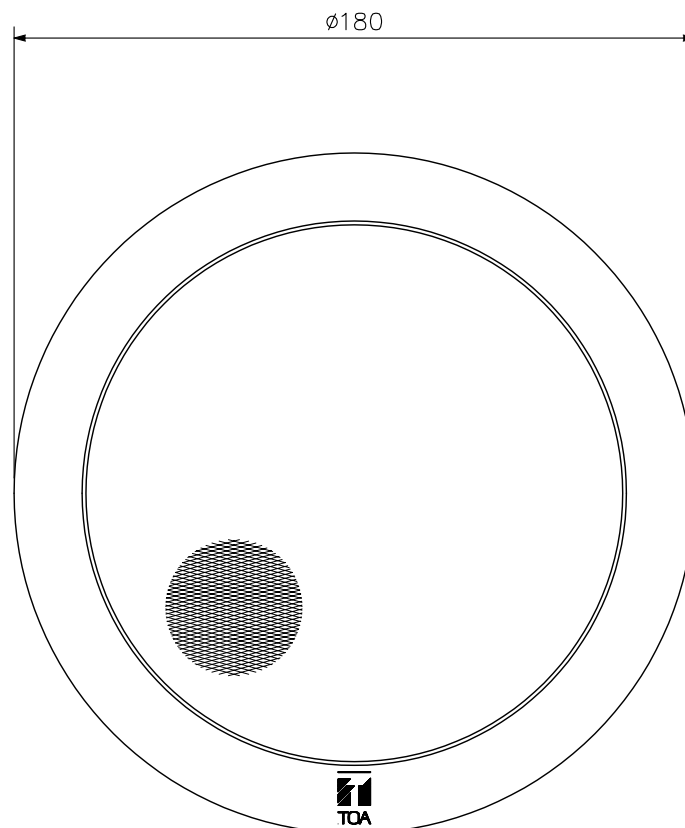

■DESCRIPTION

The CP-73 grille can easily be attached to the CM-760 speaker by means of coil springs. Because it is thin in thickness and white in color, it blends with any ceiling. In addition, cleaning is easy because the net is painted metal.

■SPECIFICATIONS

Speaker Mounting Method	Spring catch
Finish	Frame: ABS resin, off-white Net: Aluminum, off-white, paint
Dimensions	ø180 × 11 (D) mm (Exposed section)
Weight	70 g
Applicable Speaker	CM-760, CM-76

■APPEARANCE

UNIT:mm SCALE:1/2