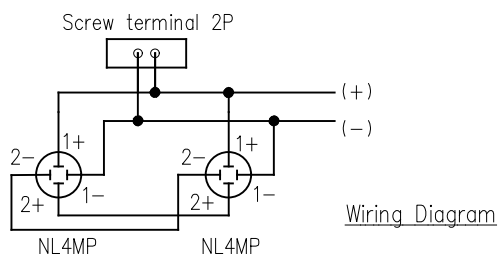

DESCRIPTION

The FB-152B-AS is a compact, indoor-use subwoofer system employing a high-power 38 cm (15") woofer. It is designed for use in conjunction with TOA's HX-7B-AS or other full range speaker, and is particularly ideal for reproducing dynamic low-frequency sound for both permanent and temporary installations.

SPECIFICATIONS

Power Handling Capacity	Continuous pink noise: 300W* Continuous program: 900W*
Impedance	8 Ω
Sensitivity	91dB (1W, 1m, Avg. at 70 Hz, 100 Hz, 150 Hz)*
Frequency Response	40 - 400Hz (-10dB) with DP-SP3*
Speaker Component	38cm (15") cone-type
Input Terminal	Speakon NL4MP x 2 and M4 screw terminal
Finish	Enclosure: MDF, black, urethane paint Punched net: Surface-treated steel plate, black, paint
Dimensions	505 (W) x 530 (H) x 655 (D) mm (19.88" x 20.87" x 25.79")
Weight	35kg (77.16 lb)*
Option	Speaker rigging frame: HY-PF7B-AS Applicable Stand Adapter : HY-152B-AS

APPEARANCE

Stage mounting example (1/30)