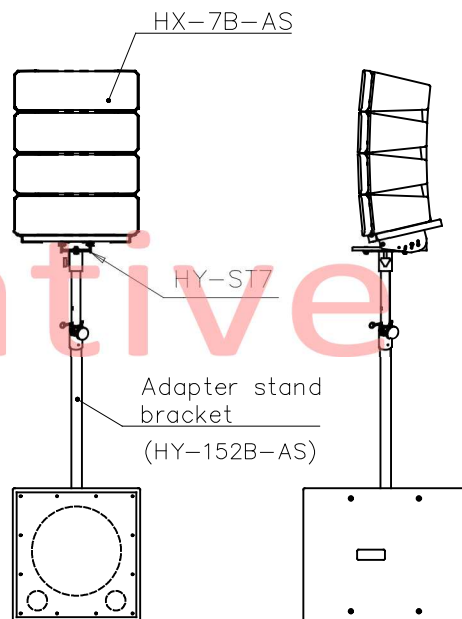

## DESCRIPTION

The FB-152B-AS is a compact, indoor-use subwoofer system employing a high-power 38 cm (15") woofer. It is designed for use in conjunction with TOA's HX-7B-AS or other full range speaker, and is particularly ideal for reproducing dynamic low-frequency sound for both permanent and temporary installations.

## SPECIFICATIONS

Power Handling Capacity	Continuous pink noise: 300W* Continuous program: 900W*
Impedance	8 Ω
Sensitivity	91dB (1W, 1m, Avg. at 70 Hz, 100 Hz, 150 Hz)*
Frequency Response	40 - 400Hz (-10dB) with DP-SP3*
Speaker Component	38cm (15") cone-type
Input Terminal	Speakon NL4MP x 2 and M4 screw terminal
Finish	Enclosure: MDF, black, urethane paint Punched net: Surface-treated steel plate, black, paint
Dimensions	505 (W) x 530 (H) x 655 (D) mm (19.88" x 20.87" x 25.79")
Weight	35kg (77.16 lb)*
Option	Speaker rigging frame: HY-PF7B-AS Applicable Stand Adapter : HY-152B-AS

## APPEARANCE

Stage mounting example (1/30)