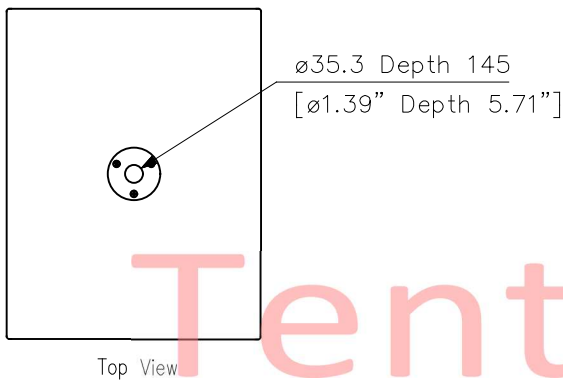

DESCRIPTION

The FB-152B-AS is a compact, indoor-use subwoofer system employing a high-power 38 cm (15") woofer. It is designed for use in conjunction with TOA's HX-7B-AS or other full range speaker, and is particularly ideal for reproducing dynamic low-frequency sound for both permanent and temporary installations.

SPECIFICATIONS

Power Handling Capacity	Continuous pink noise: 300W* Continuous program: 900W*
Impedance	8 Ω
Sensitivity	91dB (1W, 1m, Avg. at 70 Hz, 100 Hz, 150 Hz)*
Frequency Response	40 - 400Hz (-10dB) with DP-SP3*
Speaker Component	38cm (15") cone-type
Input Terminal	Speakon NL4MP x 2 and M4 screw terminal
Finish	Enclosure: MDF, black, urethane paint Punched net: Surface-treated steel plate, black, paint
Dimensions	505 (W) x 530 (H) x 655 (D) mm (19.88" x 20.87" x 25.79")
Weight	35kg (77.16 lb)*
Option	Speaker rigging frame: HY-PF7B-AS Applicable Stand Adapter : HY-152B-AS

APPEARANCE

Stage mounting example (1/30)