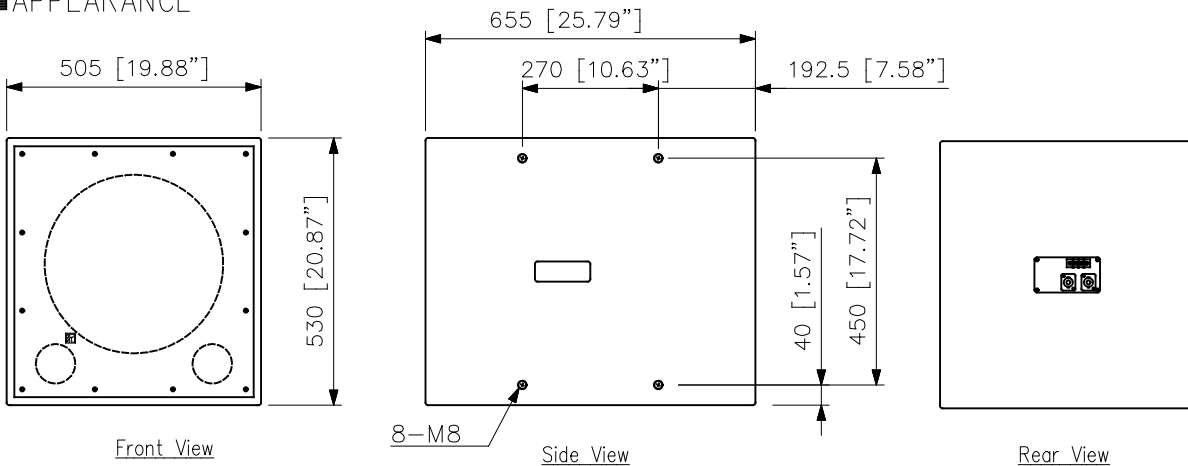

DESCRIPTION

The FB-152B-AS is a compact, indoor-use subwoofer system employing a high-power 38 cm (15") woofer. It is designed for use in conjunction with TOA's HX-7B-AS or other full range speaker, and is particularly ideal for reproducing dynamic low-frequency sound for both permanent and temporary installations.

SPECIFICATIONS

Power Handling Capacity	Continuous pink noise: 300W* Continuous program: 900W*
Impedance	8 Ω
Sensitivity	91dB (1W, 1m, Avg. at 70 Hz, 100 Hz, 150 Hz)*
Frequency Response	40 - 400Hz (-10dB) with DP-SP3*
Speaker Component	38cm (15") cone-type
Input Terminal	Speakon NL4MP x 2 and M4 screw terminal
Finish	Enclosure: MDF, black, urethane paint Punched net: Surface-treated steel plate, black, paint
Dimensions	505 (W) x 530 (H) x 655 (D) mm (19.88" x 20.87" x 25.79")
Weight	35kg (77.16 lb)*
Option	Speaker rigging frame: HY-PF7B-AS Applicable Stand Adapter : HY-152B-AS

APPEARANCE

Stage mounting example (1/30)