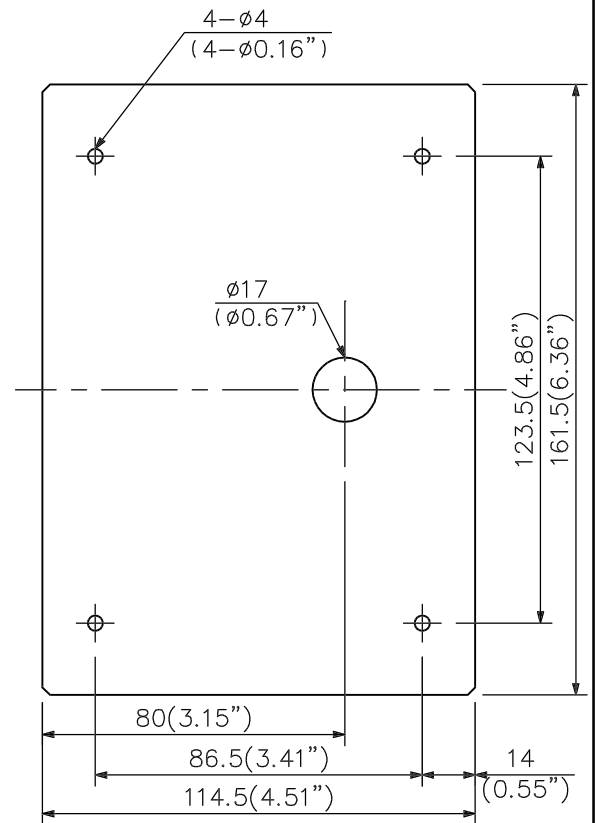

DESCRIPTION

The YS-13A box allows exposed wall mounting of a power controller (E-80P and E-84P) or speaker controller (E-80S and E-84S) when such a device cannot be mounted in the wall. The box can also be installed on a desk using the supplied feet.

SPECIFICATIONS

Finish	Ivory
Weight	Approx. 0.55 kg (1.21 lb.)

APPEARANCE

Rear View

Top View

Front View

Bottom Plate

UNIT:mm SCALE:1/2