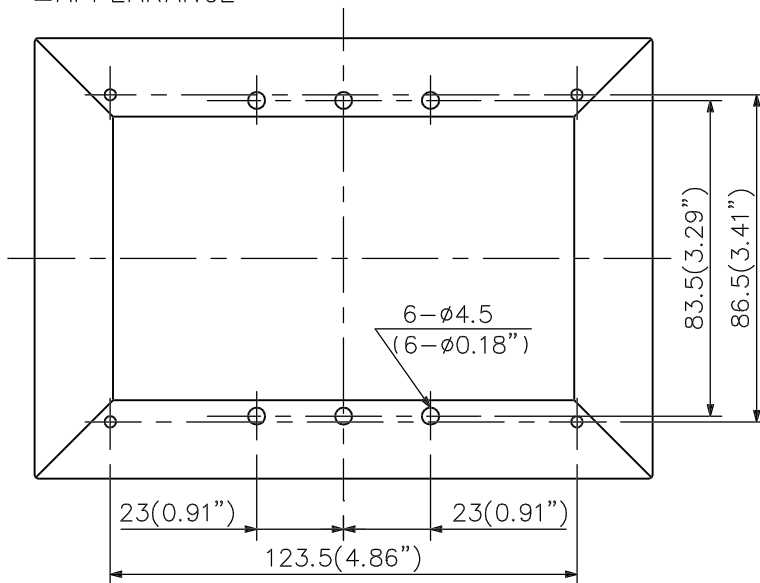

DESCRIPTION

The YS-13A box allows exposed wall mounting of a power controller (E-80P and E-84P) or speaker controller (E-80S and E-84S) when such a device cannot be mounted in the wall. The box can also be installed on a desk using the supplied feet.

SPECIFICATIONS

Finish	Ivory
Weight	Approx. 0.55 kg (1.21 lb.)

APPEARANCE

Rear View

Top View

Front View

Bottom Plate

UNIT:mm SCALE:1/2