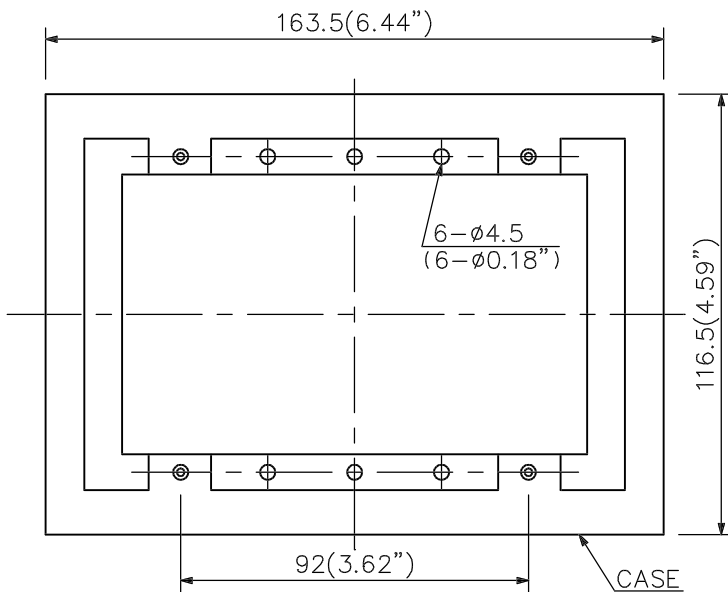

DESCRIPTION

The YS-13A box allows exposed wall mounting of a power controller (E-80P and E-84P) or speaker controller (E-80S and E-84S) when such a device cannot be mounted in the wall. The box can also be installed on a desk using the supplied feet.

SPECIFICATIONS

Finish	Ivory
Weight	Approx. 0.55 kg (1.21 lb.)

APPEARANCE

Rear View

Top View

Front View

Bottom Plate

UNIT:mm SCALE:1/2