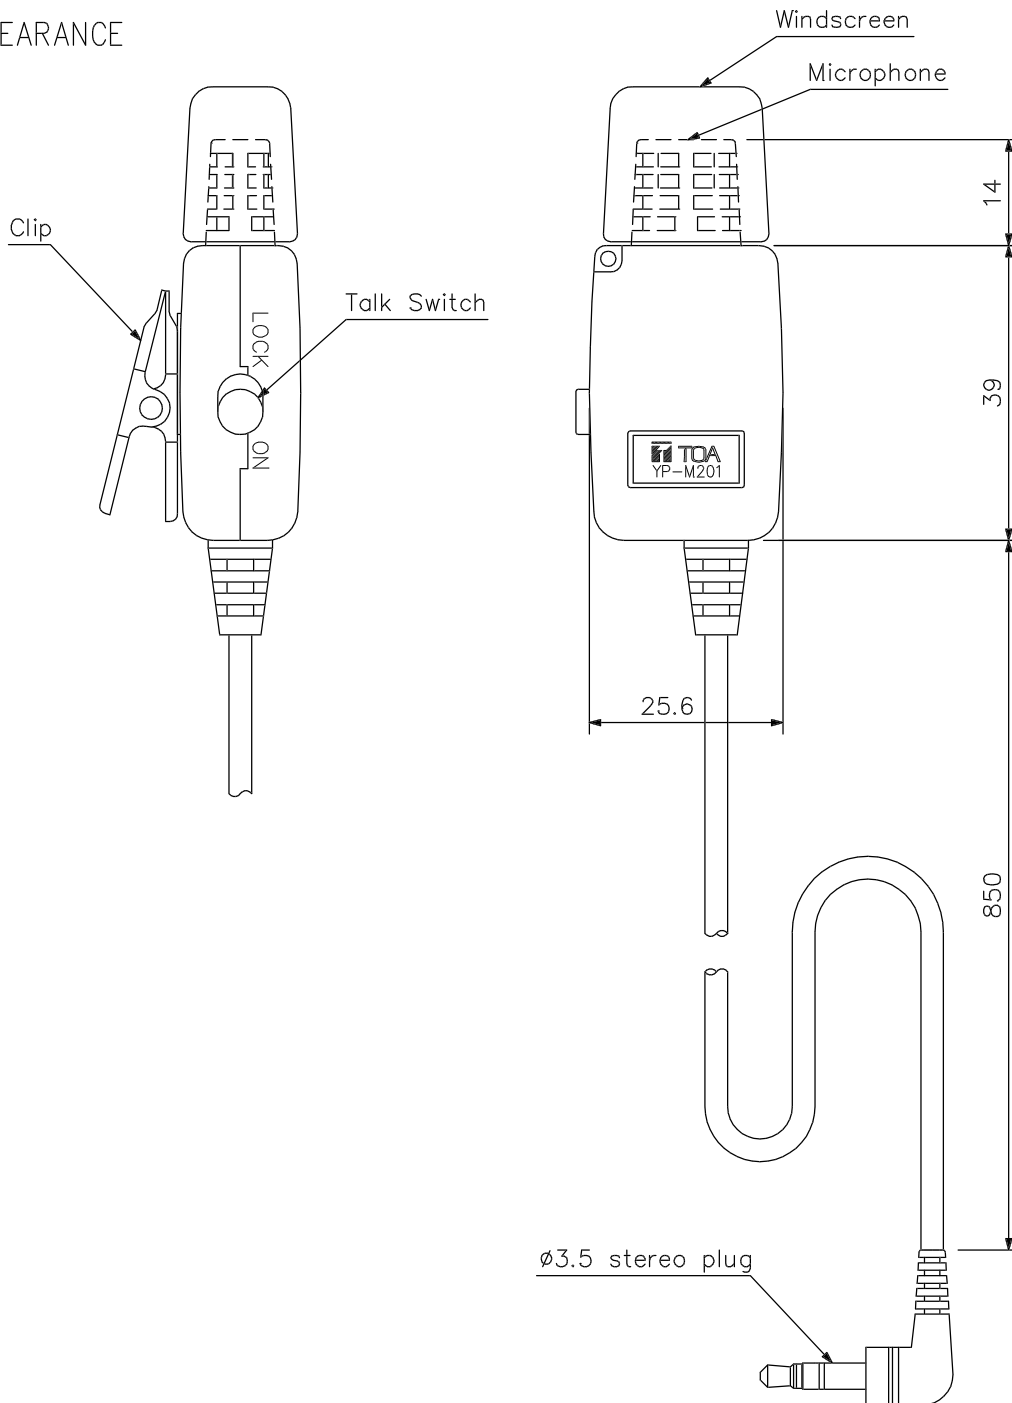

■DESCRIPTION

The YP-M201 is a Close-talking Microphone designed to be exclusively used with an optional WM-2100 Portable Transmitter.  
This microphone is suitable for use in high noise level areas.

■SPECIFICATIONS

Type	Electret condenser type
Directivity	Unidirectional
Sensitivity	-57 dB (0 dB = 1 V/Pa, 1 kHz, load: 2 kΩ)
Maximum Input Level	115 dB SPL
Terminal	ø3.5 mm stereo plug
Finish	Black
Weight	20 g (cable included)

■APPEARANCE

UNIT:mm SCALE:1/1