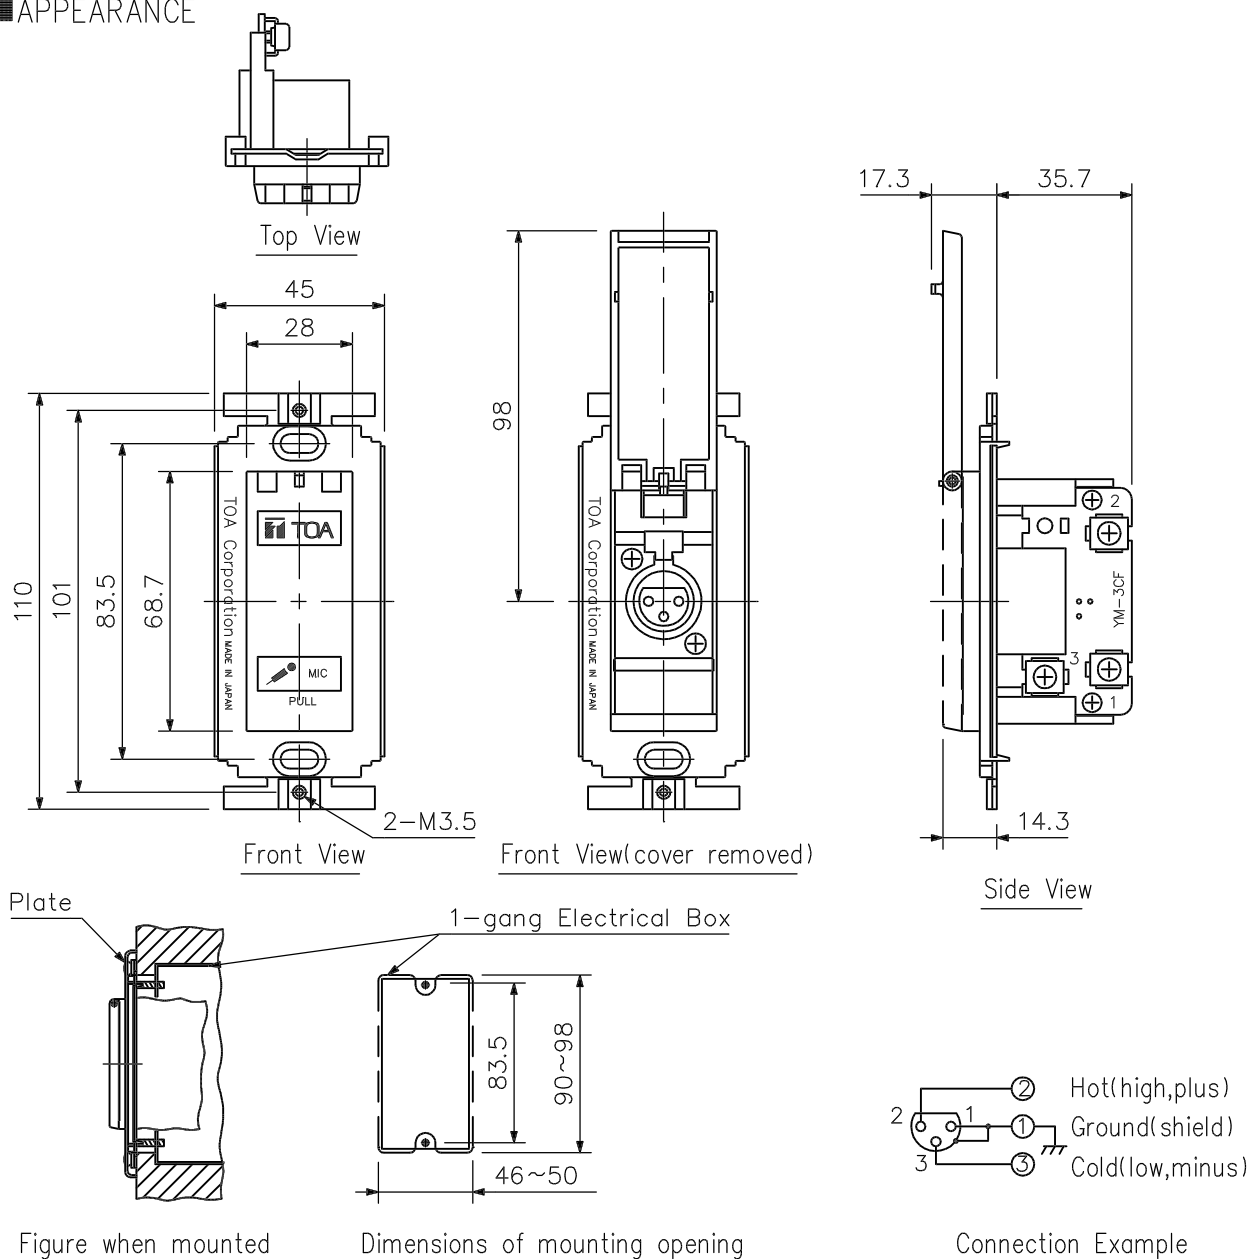

■SPECIFICATIONS

Connector	XLM-3-31PCH-R
Current Capacity	3 A (AC)
Usable Cable	Microphone vinyl cable with sectional area of 0.75 ~ 2.0 mm ²
Usable Plate	YP-1AF
Usable Plug	XLR-3-12C
Finish	Cover : ABS resin (off white) Frame : Steel plate (t=1.2)
Dimensions	45 (W) × 110 (H) × 53 (D) mm
Weight	95 g
Accessory	Screw M4 × 35.....2

※When routing a power or speaker line and a microphone line through the same electric box, provide a barrier between the two for insulation.

※For cables with sectional area of under 0.75 mm², fold back their cores to increase the sectional area before making a connection.

■APPEARANCE

Dimensions of mounting opening
If the opening is too small or too large, the YM-3CF cannot be mounted in the wall. Be sure to make an opening with dimensions given above when mounting.

UNIT:mm SCALE:1/2