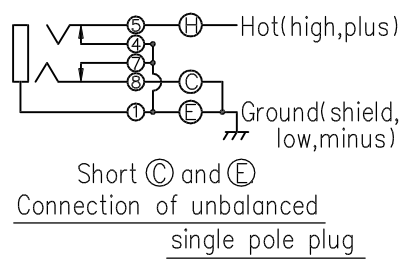

■ SPECIFICATIONS

Jack	Double pole jack
Usable Cable	Microphone vinyl cable with sectional area of 0.75 ~ 2.0 mm ²
Usable Plate	YP-1AF
Usable Plug	Single or double pole plug
Finish	Cover : ABS resin (off white) Frame : Steel plate (t1.2)
Dimensions(WXHXD)	45(1.77") × 110(4.33") × 48.1(1.89") mm
Weight	750 g (1.65 lb.)
Accessory	Screw M4 × 35.....2

※When routing a power or speaker line and a microphone line through the same electric box, provide a barrier between the two for insulation.

※For cables with sectional area of under 0.75 mm², fold back their cores to increase the sectional area before making a connection.

UNIT: mm SCALE: 1/2