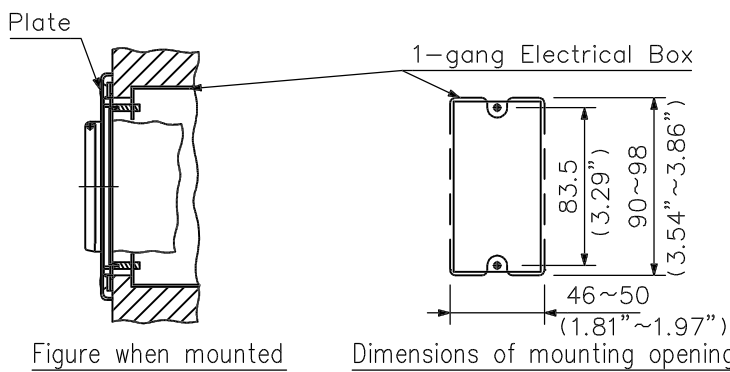

■ SPECIFICATIONS

Jack	Double pole jack
Usable Cable	Microphone vinyl cable with sectional area of 0.75 ~ 2.0 mm ²
Usable Plate	YP-1AF
Usable Plug	Single or double pole plug
Finish	Cover : ABS resin (off white) Frame : Steel plate (t1.2)
Dimensions(WXHXD)	45(1.77") × 110(4.33") × 48.1(1.89") mm
Weight	750 g (1.65 lb.)
Accessory	Screw M4 × 35.....2

※When routing a power or speaker line and a microphone line through the same electric box, provide a barrier between the two for insulation.

※For cables with sectional area of under 0.75 mm², fold back their cores to increase the sectional area before making a connection.

※H(hot), C(cold), and E(ground) are shorted. Therefore, mixers or amplifiers using phantom power cannot be used.

■ APPEARANCE

If the opening is too small or too large, the YM-1J cannot be mounted in the wall. Be sure to make an opening with dimensions given above when mounting.

UNIT: mm SCALE: 1/2