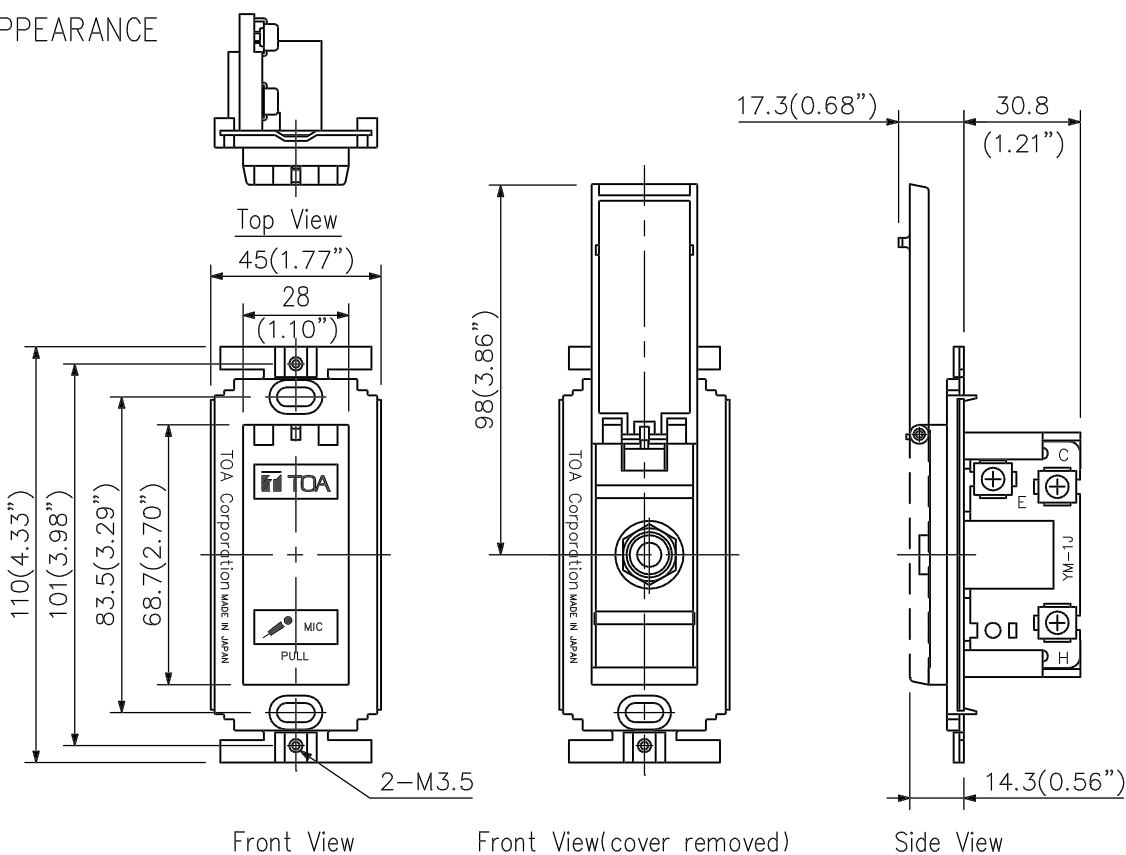

■ SPECIFICATIONS

Jack	Double pole jack
Usable Cable	Microphone vinyl cable with sectional area of 0.75 ~ 2.0 mm ²
Usable Plate	YP-1AF
Usable Plug	Single or double pole plug
Finish	Cover : ABS resin (off white) Frame : Steel plate (t1.2)
Dimensions(WXHXD)	45(1.77") × 110(4.33") × 48.1(1.89") mm
Weight	750 g (1.65 lb.)
Accessory	Screw M4 × 35.....2

※When routing a power or speaker line and a microphone line through the same electric box, provide a barrier between the two for insulation.

※For cables with sectional area of under 0.75 mm², fold back their cores to increase the sectional area before making a connection.

※H(hot), C(cold), and E(ground) are shorted. Therefore, mixers or amplifiers using phantom power cannot be used.

■ APPEARANCE

If the opening is too small or too large, the YM-1J cannot be mounted in the wall. Be sure to make an opening with dimensions given above when mounting.

UNIT: mm SCALE: 1/2