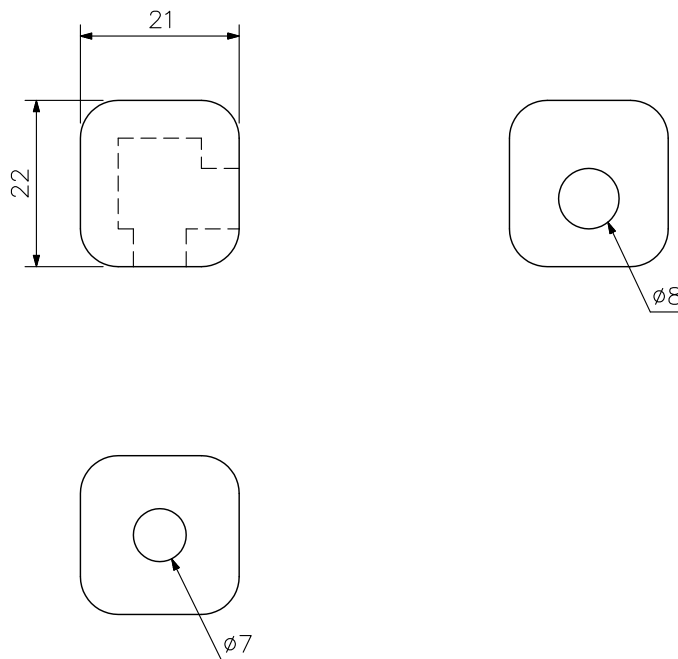

■DESCRIPTION

The WH-4000S is a replacement windscreen set used exclusively for the Headset Microphone. It contains 10 pieces of windscreens.

■SPECIFICATIONS

Finish	Urethane form, black
Applicable Model (option)	Headset microphone: WH-4000A, WH-4000H, WM-5320A, WM-5320H Personal PA system: ER-1000

■APPEARANCE

UNIT:mm SCALE:1/1