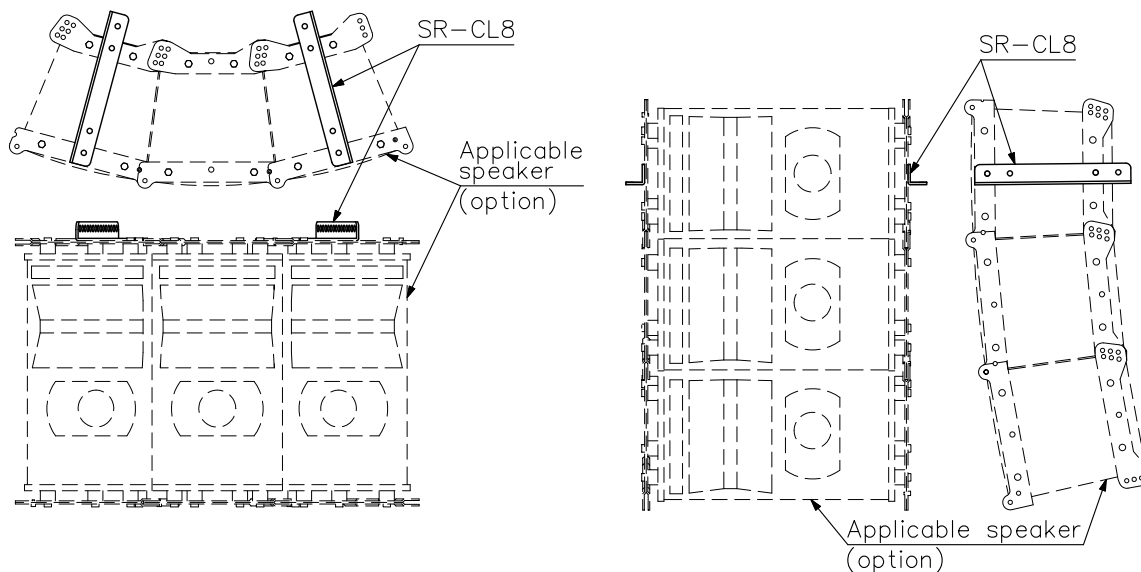

### DESCRIPTION

The SR-CL8 Cluster Bracket is used for flying the SR-C8L or SR-C8S Line array speakers. It comes in a set of 2 brackets.

### SPECIFICATIONS

Applicable Speaker	SR-C8L, SR-C8S
Number of Speakers to be Mounted	Max. 4
Finish	Steel plate, black, paint
Weight	1.5 kg (3.31 lb) (1 pair)
Accessory	mounting bolt (M10) ×4

### APPEARANCE

Example of flying system (scale: 1/15)

UNIT: mm SCALE: 1/3