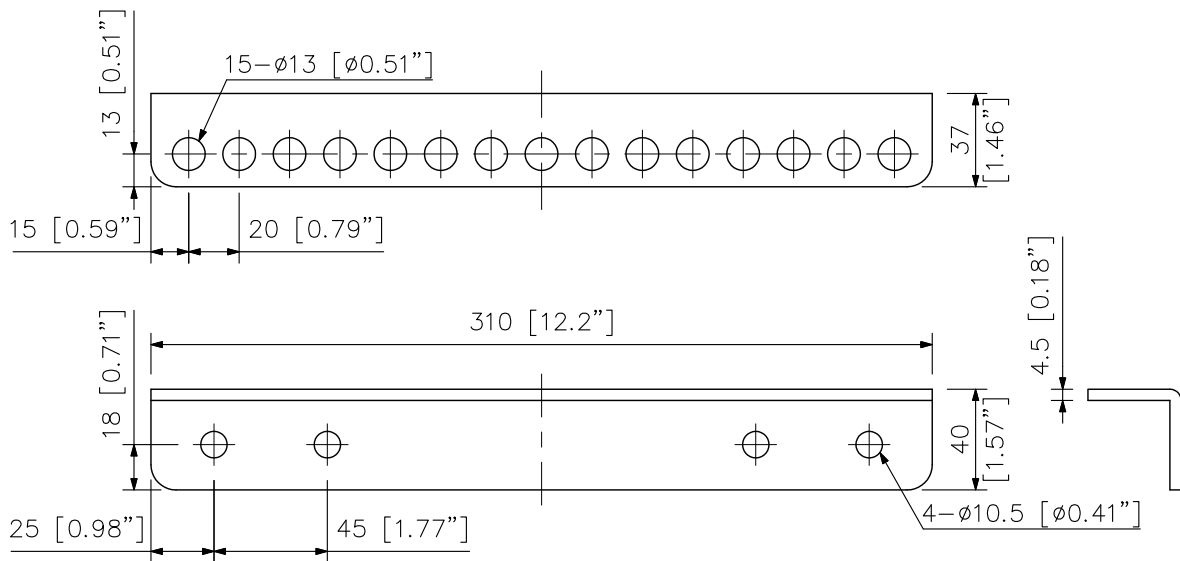

### DESCRIPTION

The SR-CL8 Cluster Bracket is used for flying the SR-C8L or SR-C8S Line array speakers. It comes in a set of 2 brackets.

### SPECIFICATIONS

Applicable Speaker	SR-C8L, SR-C8S
Number of Speakers to be Mounted	Max. 4
Finish	Steel plate, black, paint
Weight	1.5 kg (3.31 lb) (1 pair)
Accessory	mounting bolt (M10) ×4

### APPEARANCE

Example of flying system (scale: 1/15)

UNIT: mm SCALE: 1/3