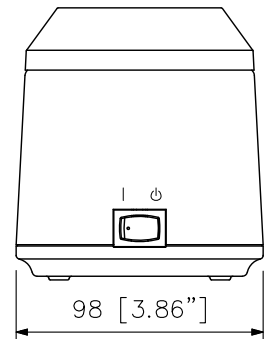

SPECIFICATIONS

Power Source	12 V DC (Optional AC Adapter AD-5000-2 must be used)
Current Consumption	700 mA
Charging Time	Max. 3 hours
Number of Units to be Charged Simultaneously	2 pieces
Operating Temperature	0 °C to +40 °C (32 °F to 104 °F)
Operating Humidity	30 % to 85 %RH (no condensation)
Finish	Case: ABS resin, black, semi-gloss, paint Rechargeable unit receptacle section: PPE resin, black
Dimensions	238 (W) × 108.5 (H) × 98 (D) mm (9.37" × 4.27" × 3.86")
Weight	550 g (1.21 lb)
Option	Ni-MH battery: WB-2000-2 (containing 2 pieces) AC adapter: AD-5000-2

APPEARANCE

Top View

Left Side View

Front View

Right Side View

UNIT: mm SCALE: 1/3